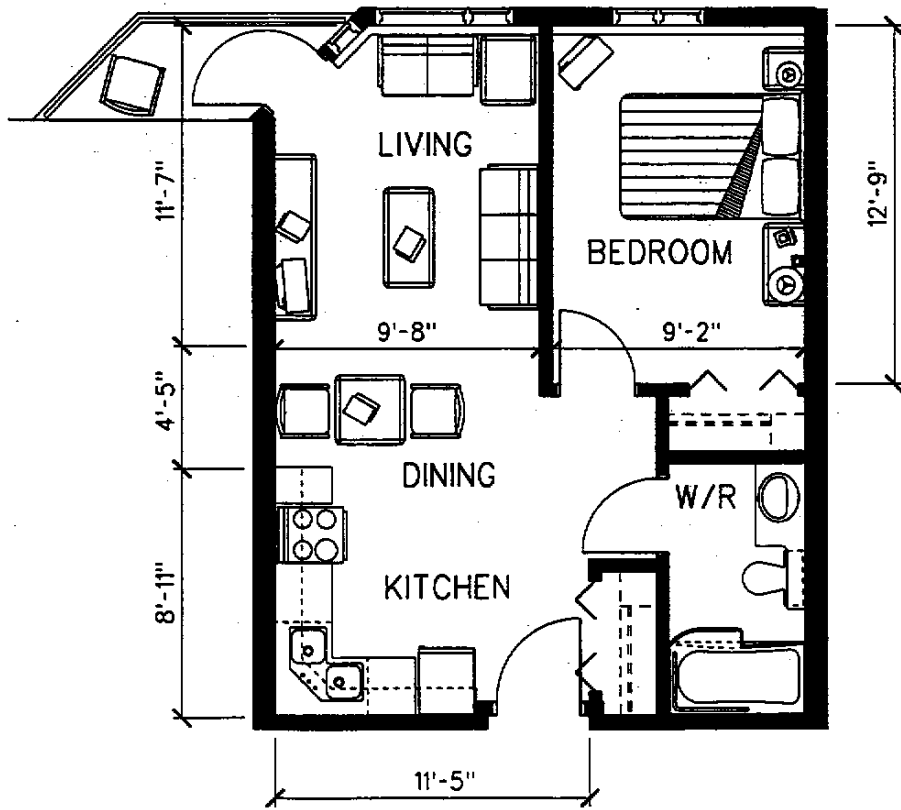

# Luther Riverside Terrace

508sf SUITE

# Luther Riverside Terrace

51 3sf SUITE

# Luther Riverside Terrace

541 sf SUITE

# Luther Riverside Terrace

610sf SUITE