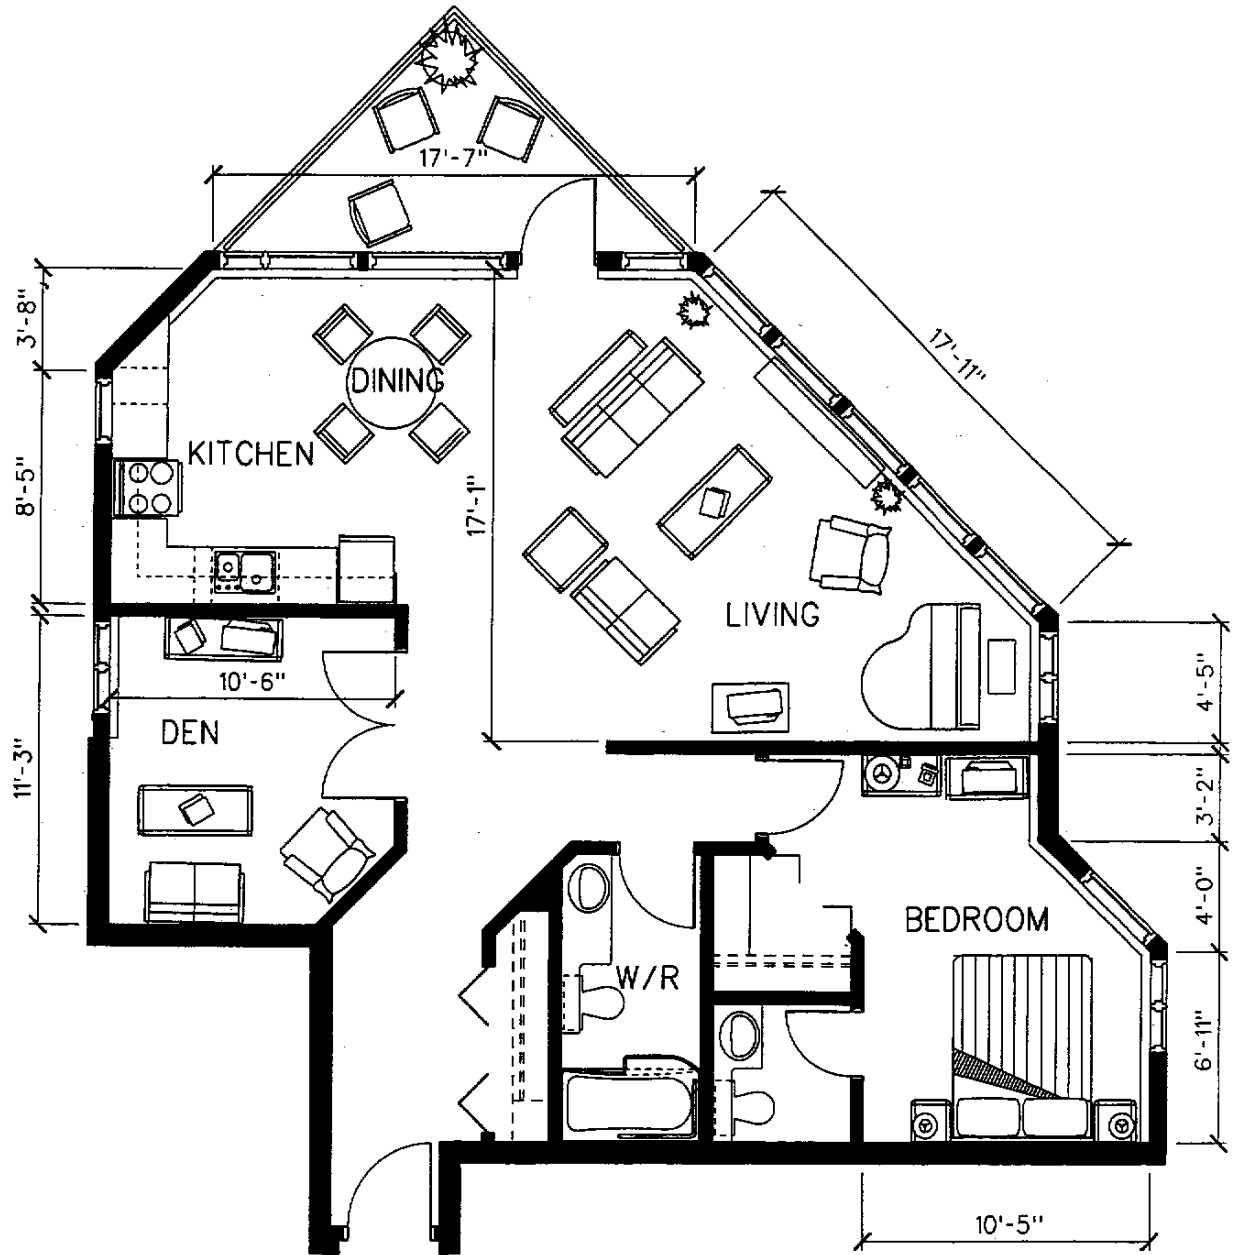

# Luther Riverside Terrace

834sf SUITE

# Luther Riverside Terrace

811 sf SUITE

# Luther Riverside Terrace

1039sf SUITE

# Luther Riverside Terrace

829sf SUITE