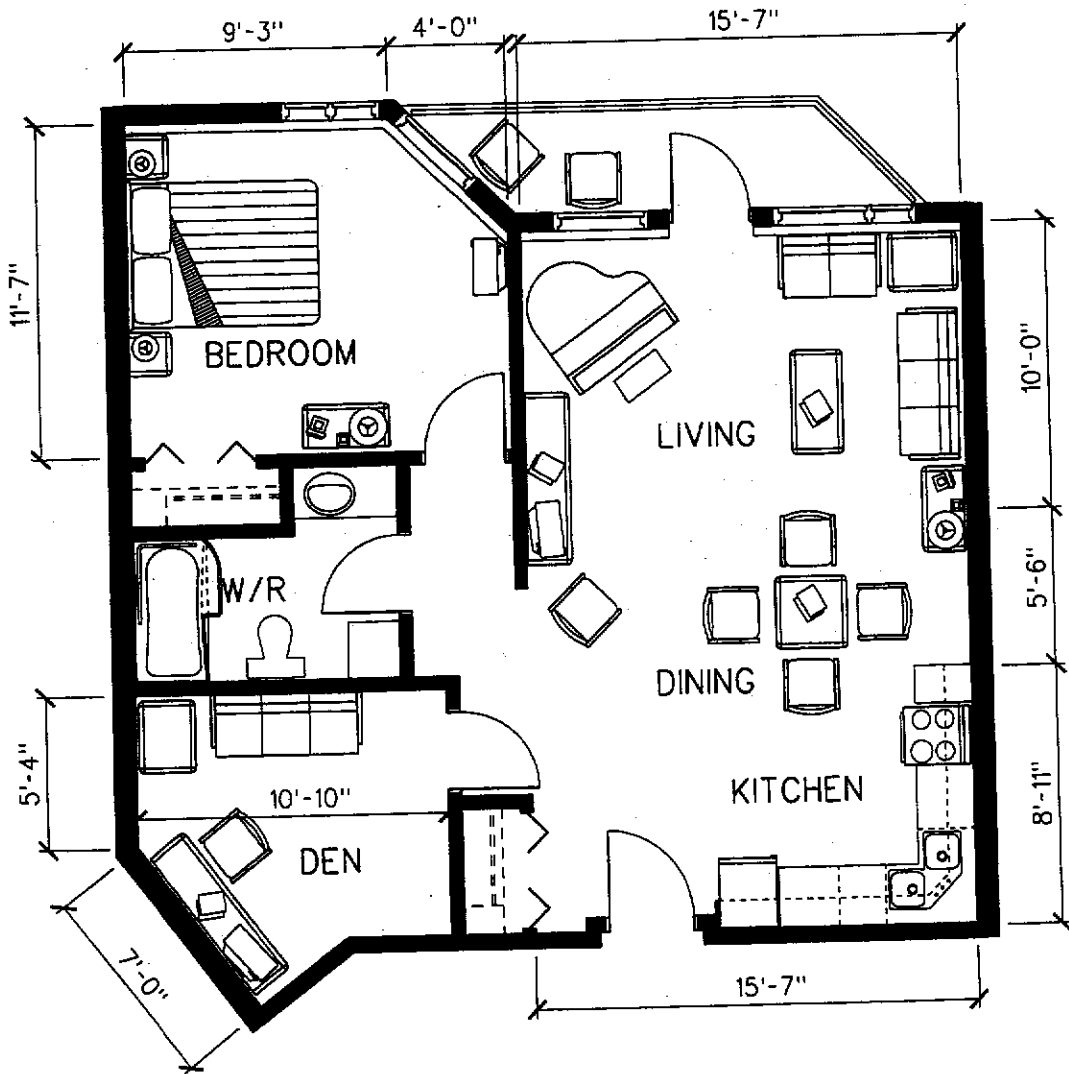

# Luther Riverside Terrace

834sf SUITE

# Luther Riverside Terrace

811 sf SUITE

# Luther Riverside Terrace

1039sf SUITE

# Luther Riverside Terrace

829sf SUITE