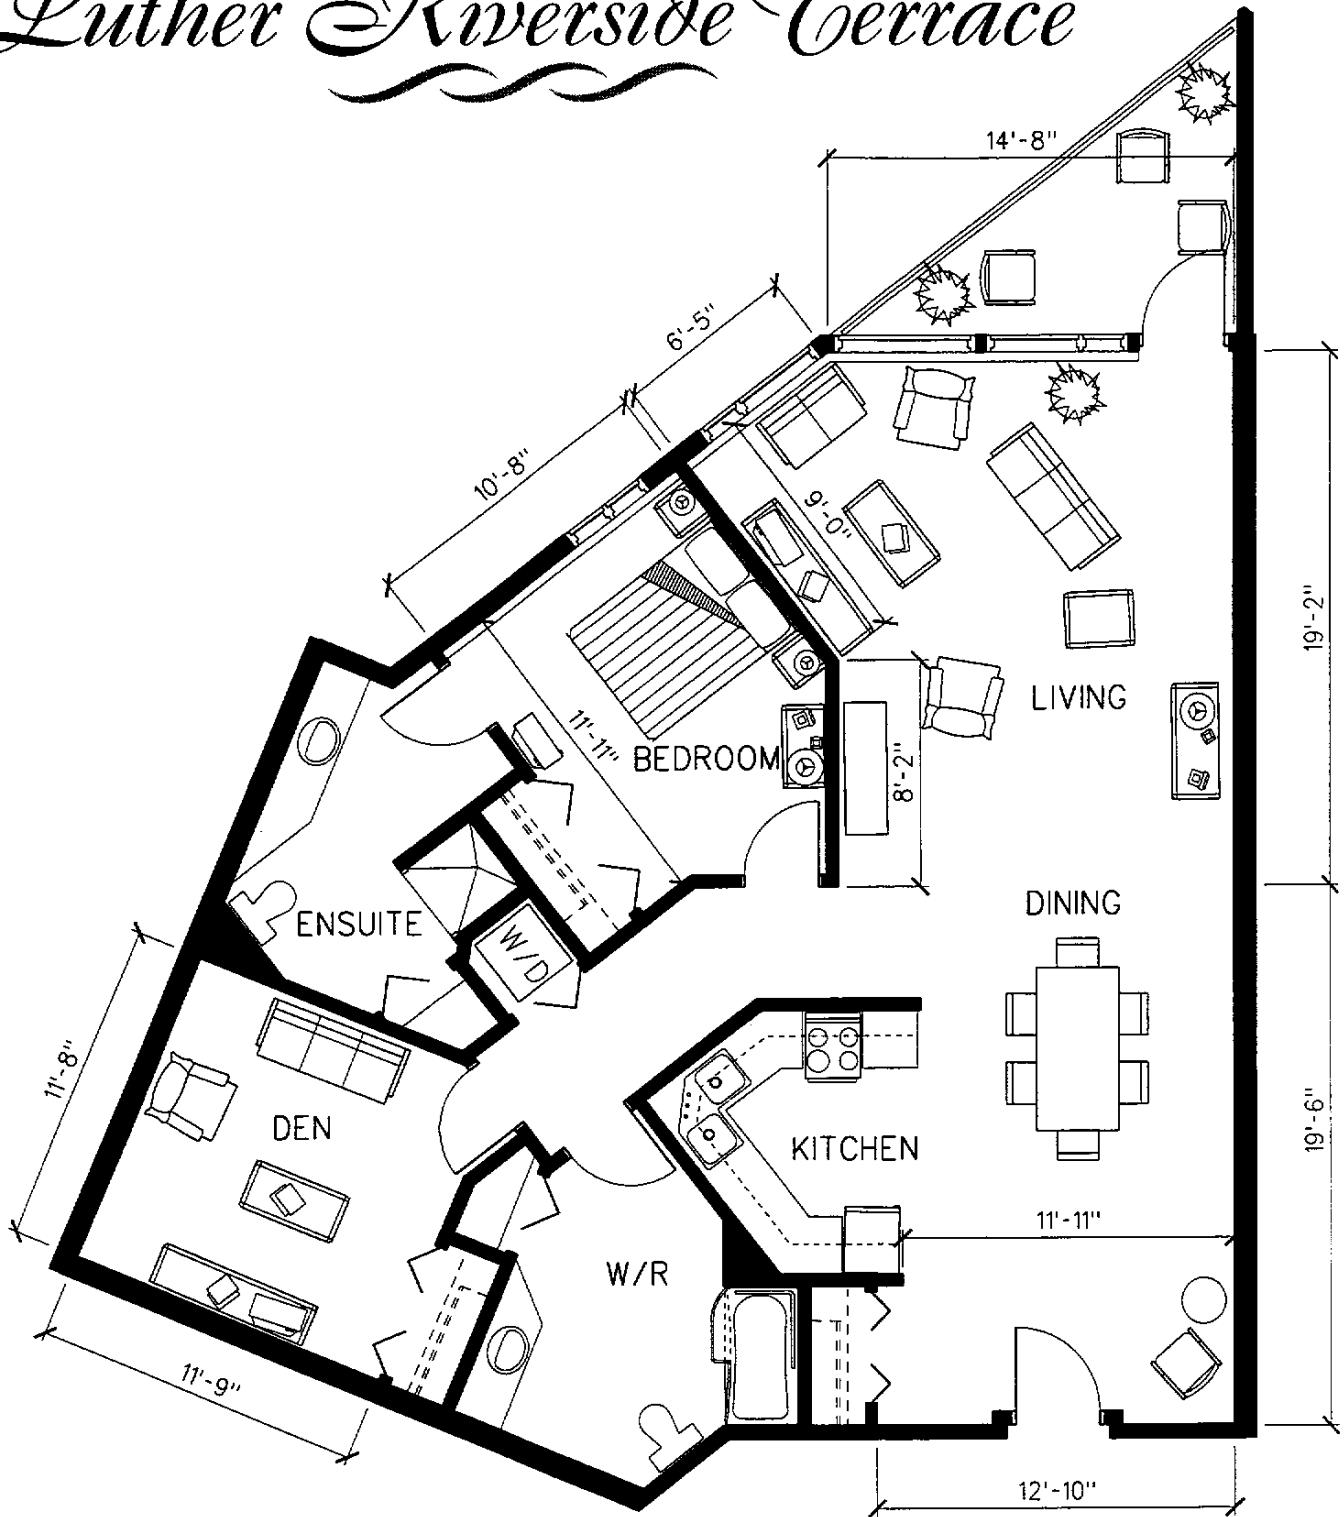

Luther Riverside Terrace

861 sf SUITE

Luther Riverside Terrace

1318sf SUITE

Luther Riverside Terrace

811sf SUITE (B)