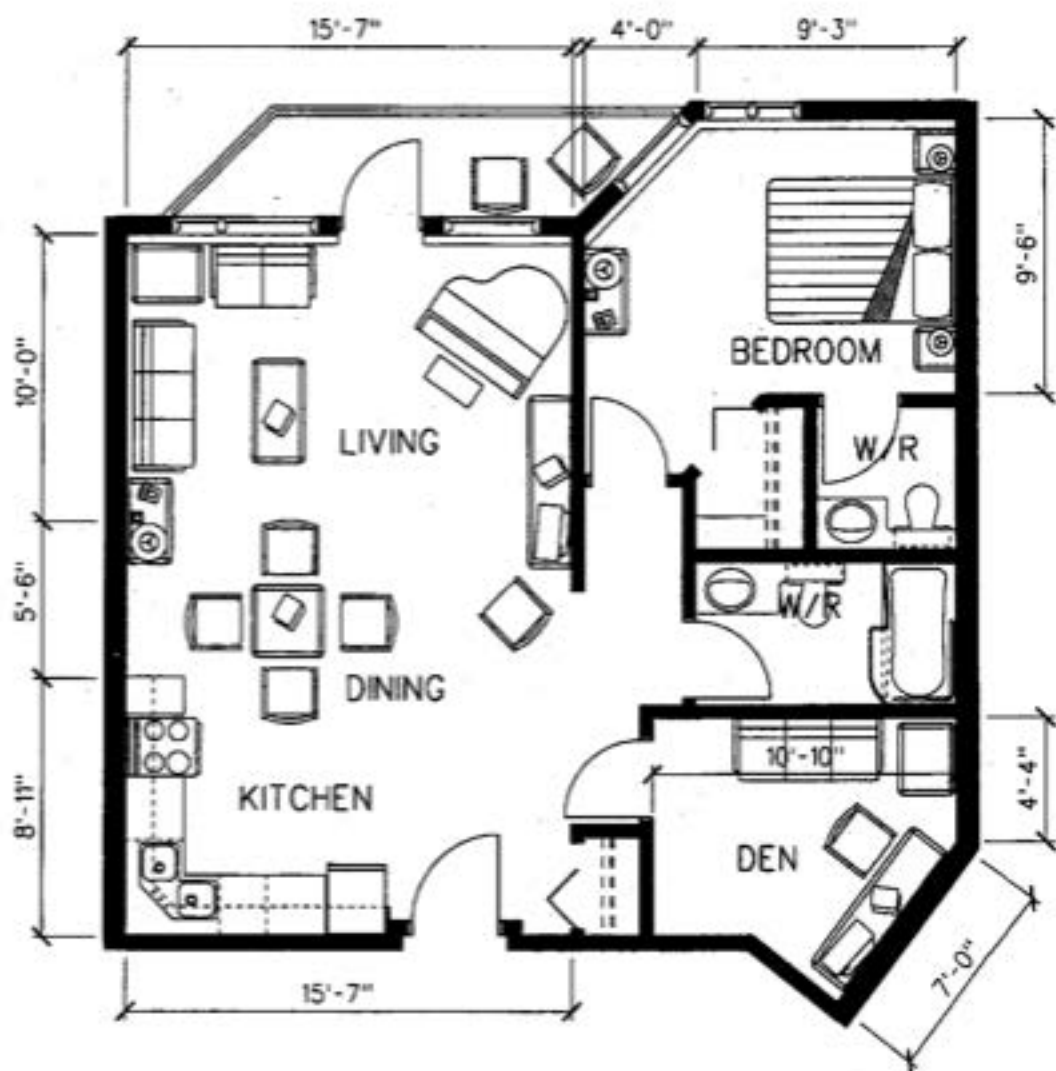

Luther Riverside Terrace

861 sf SUITE

Luther Riverside Terrace

1318sf SUITE

Luther Riverside Terrace

811sf SUITE (B)