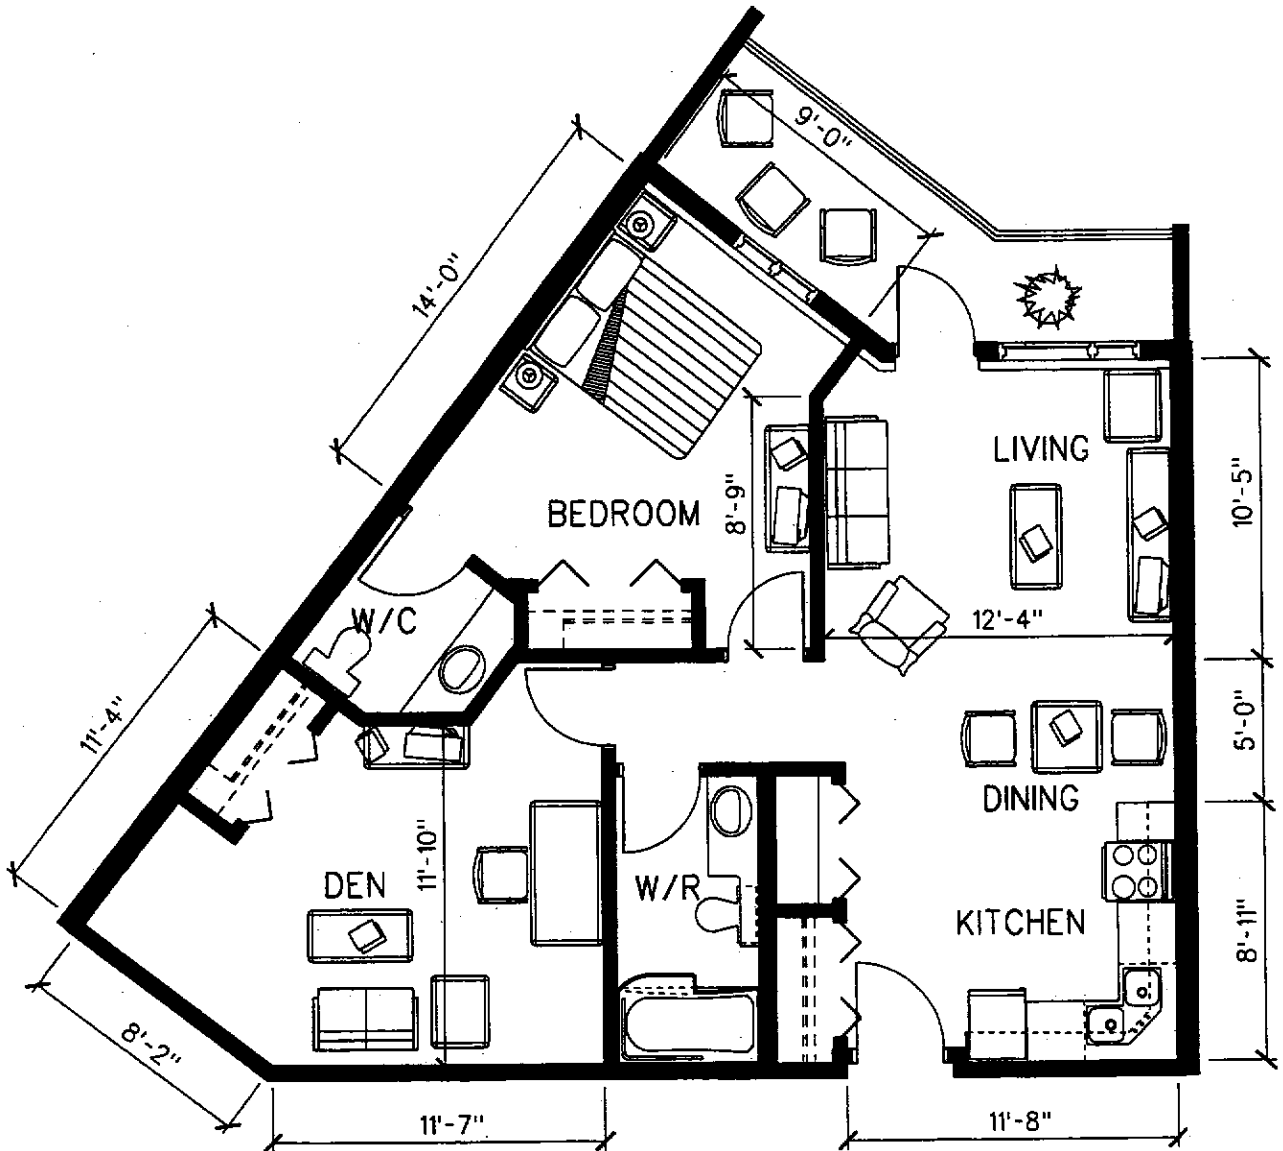

Luther Riverside Terrace

861 sf SUITE

Luther Riverside Terrace

1318sf SUITE

Luther Riverside Terrace

811sf SUITE (B)