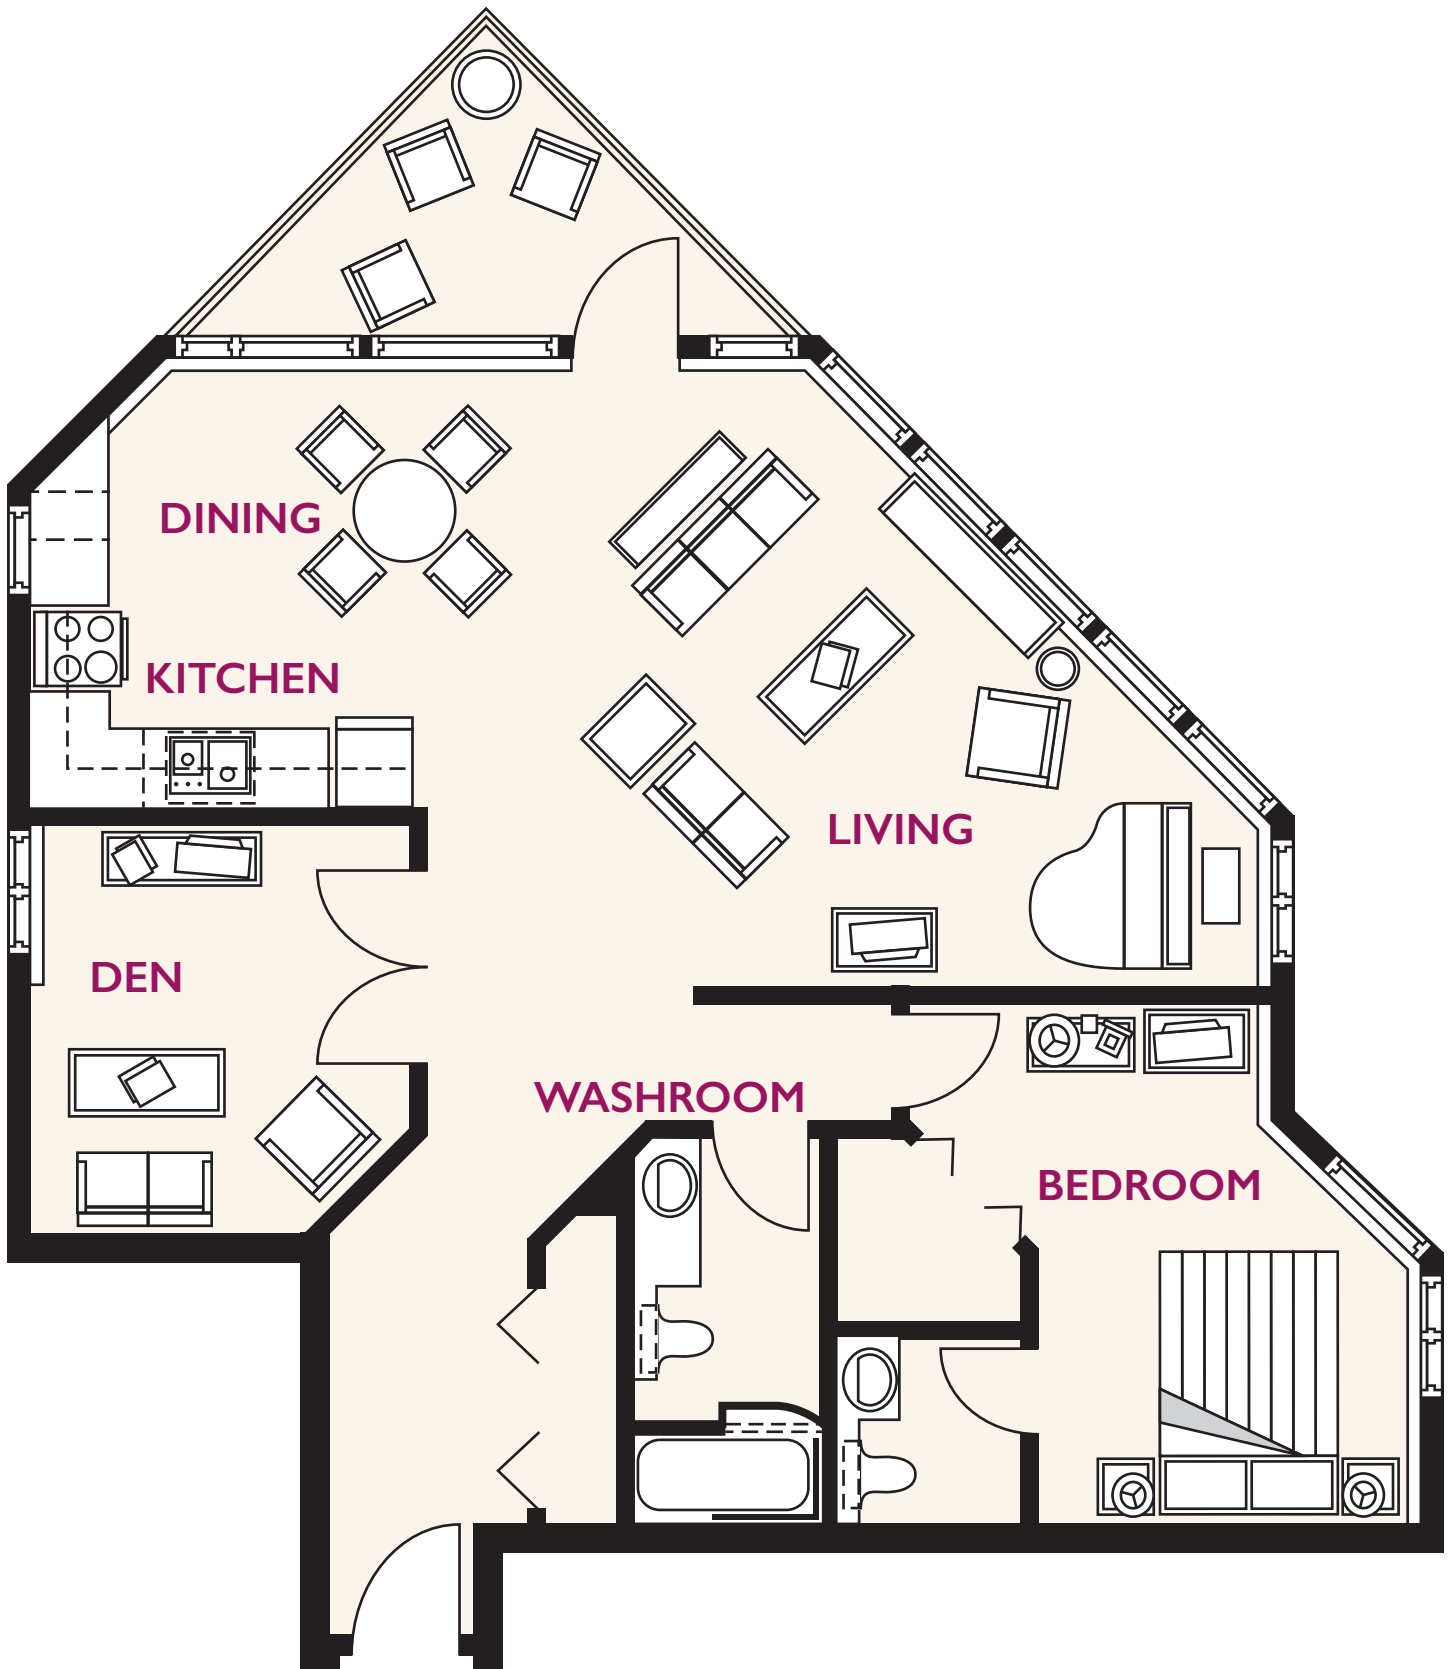

Luther Riverside Terrace

811 sq. ft. – One Bedroom and Den

Luther Riverside Terrace

1039 sq. ft. – One Bedroom and Den

Luther Riverside Terrace

1318 sq. ft. – One Bedroom and Den