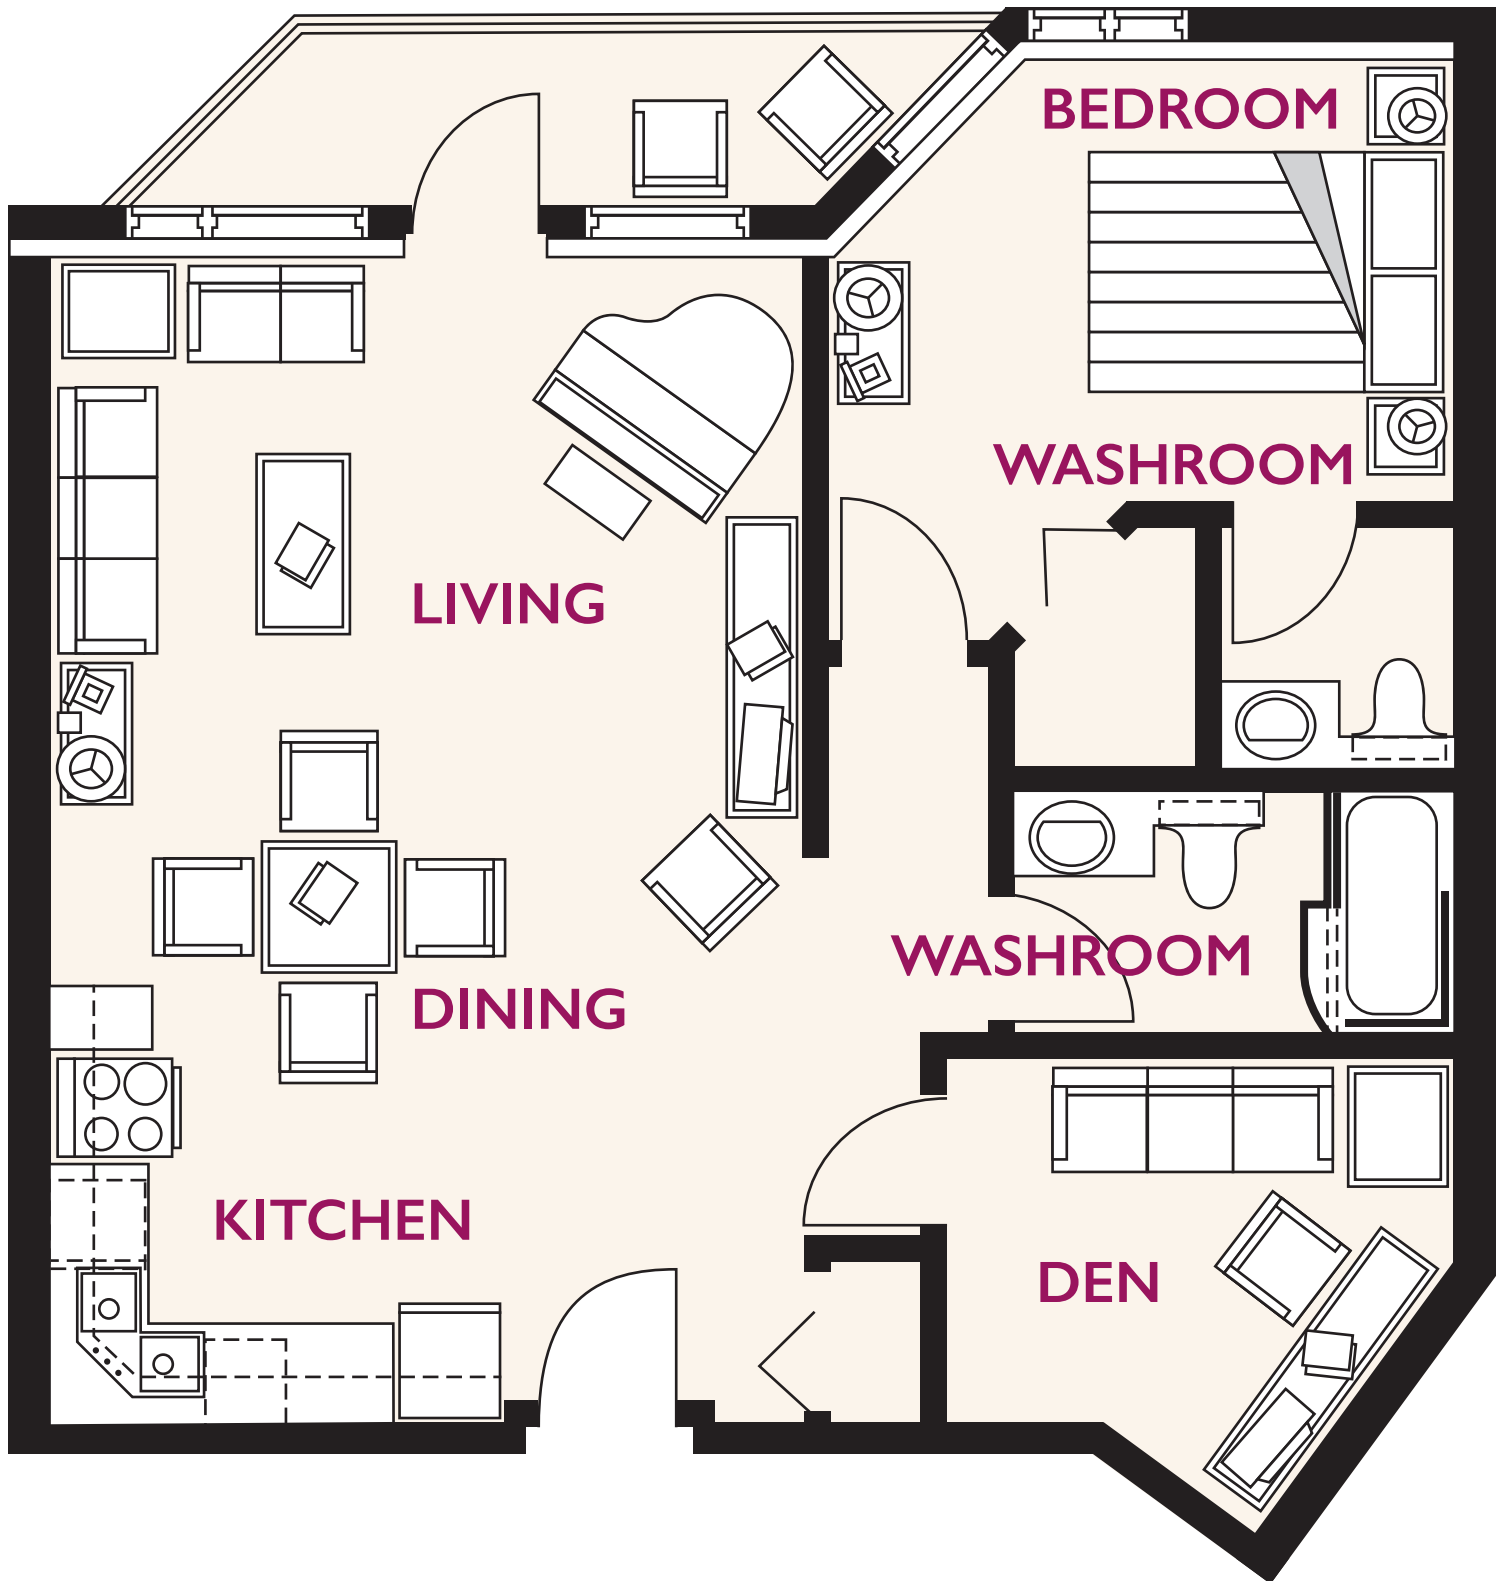

Luther Riverside Terrace

811 sq. ft. – One Bedroom and Den

Luther Riverside Terrace

1039 sq. ft. – One Bedroom and Den

Luther Riverside Terrace

1318 sq. ft. – One Bedroom and Den