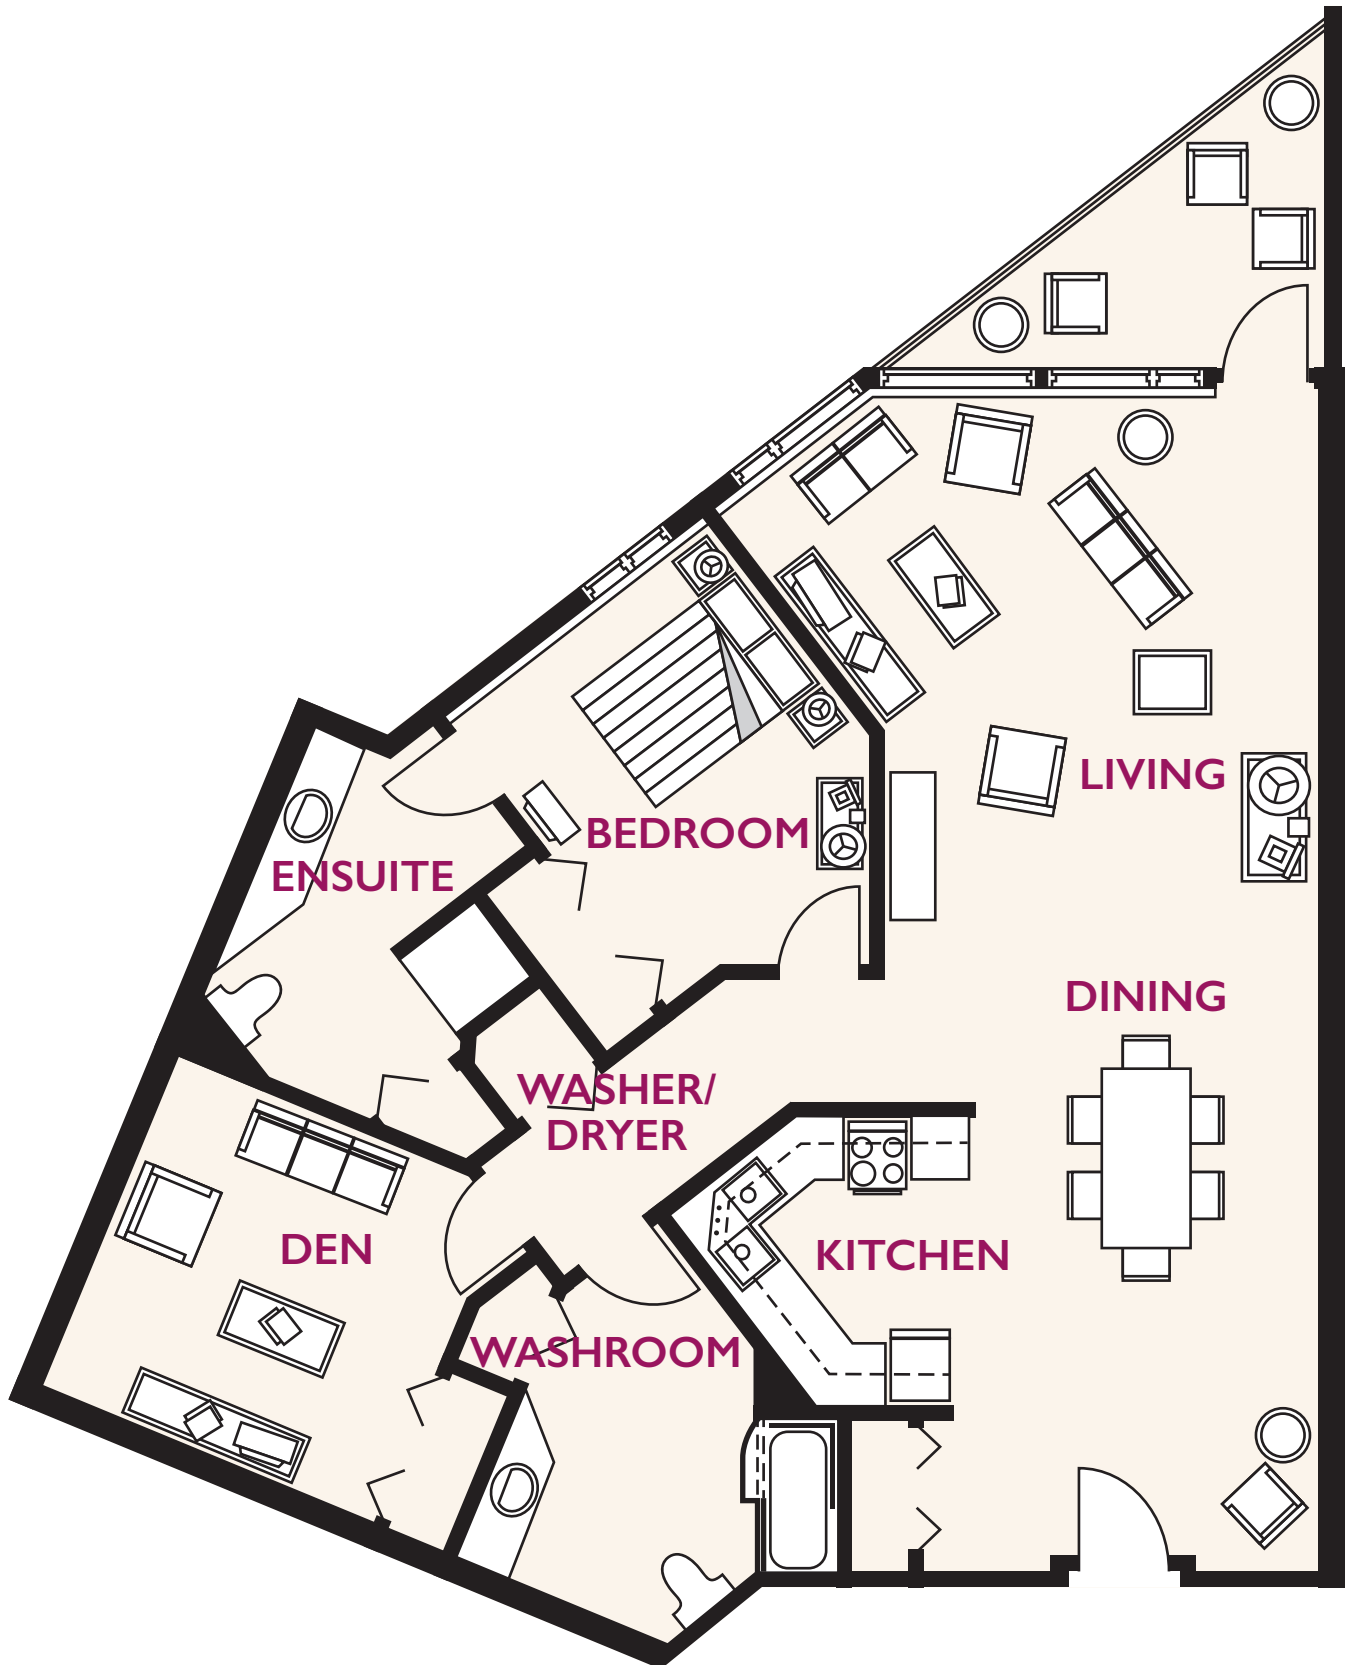

Luther Riverside Terrace

811 sq. ft. – One Bedroom and Den

Luther Riverside Terrace

1039 sq. ft. – One Bedroom and Den

Luther Riverside Terrace

1318 sq. ft. – One Bedroom and Den