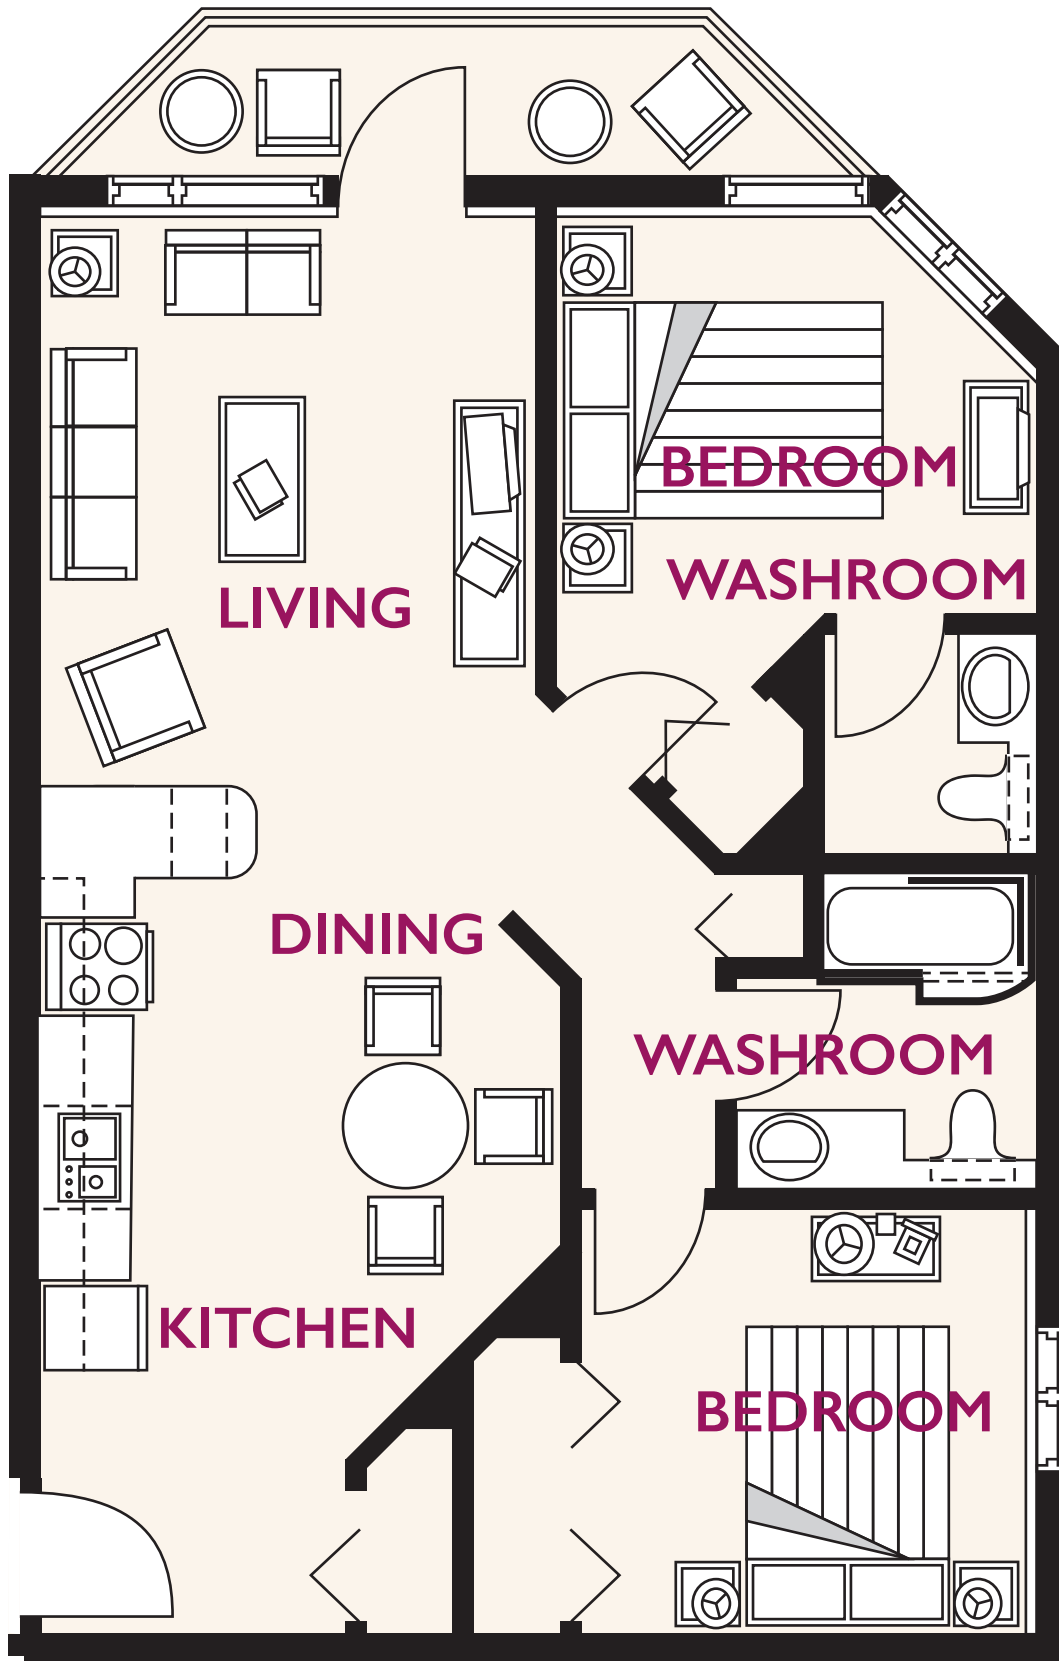

Luther Riverside Terrace

812 sq. ft. – Two Bedroom