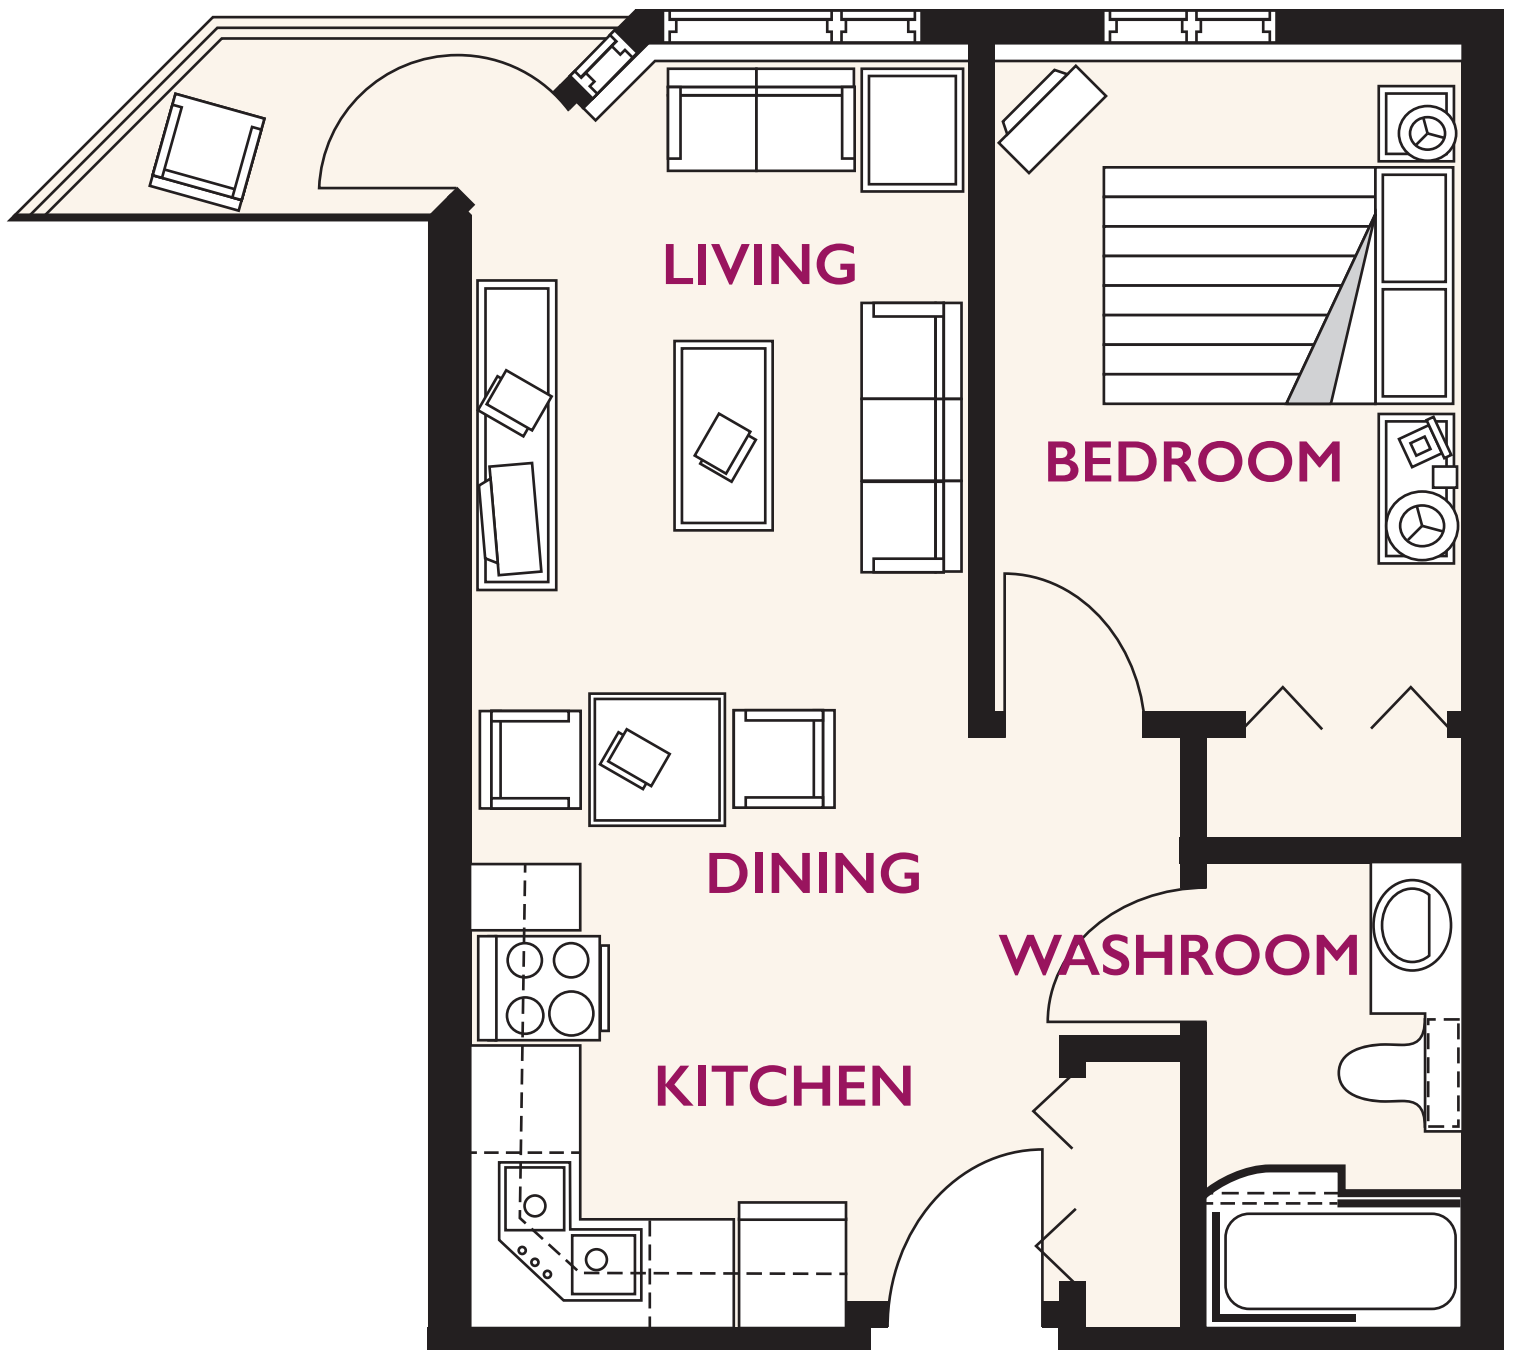

Luther Riverside Terrace

508 sq. ft. – One Bedroom

Luther Riverside Terrace

513 sq. ft. – One Bedroom

Luther Riverside Terrace

541 sq. ft. – One Bedroom

Luther Riverside Terrace

610 sq. ft. – One Bedroom

Luther Riverside Terrace

620 sq. ft. – One Bedroom

Luther Riverside Terrace

665 sq. ft. – One Bedroom

Luther Riverside Terrace

713 sq. ft. – One Bedroom