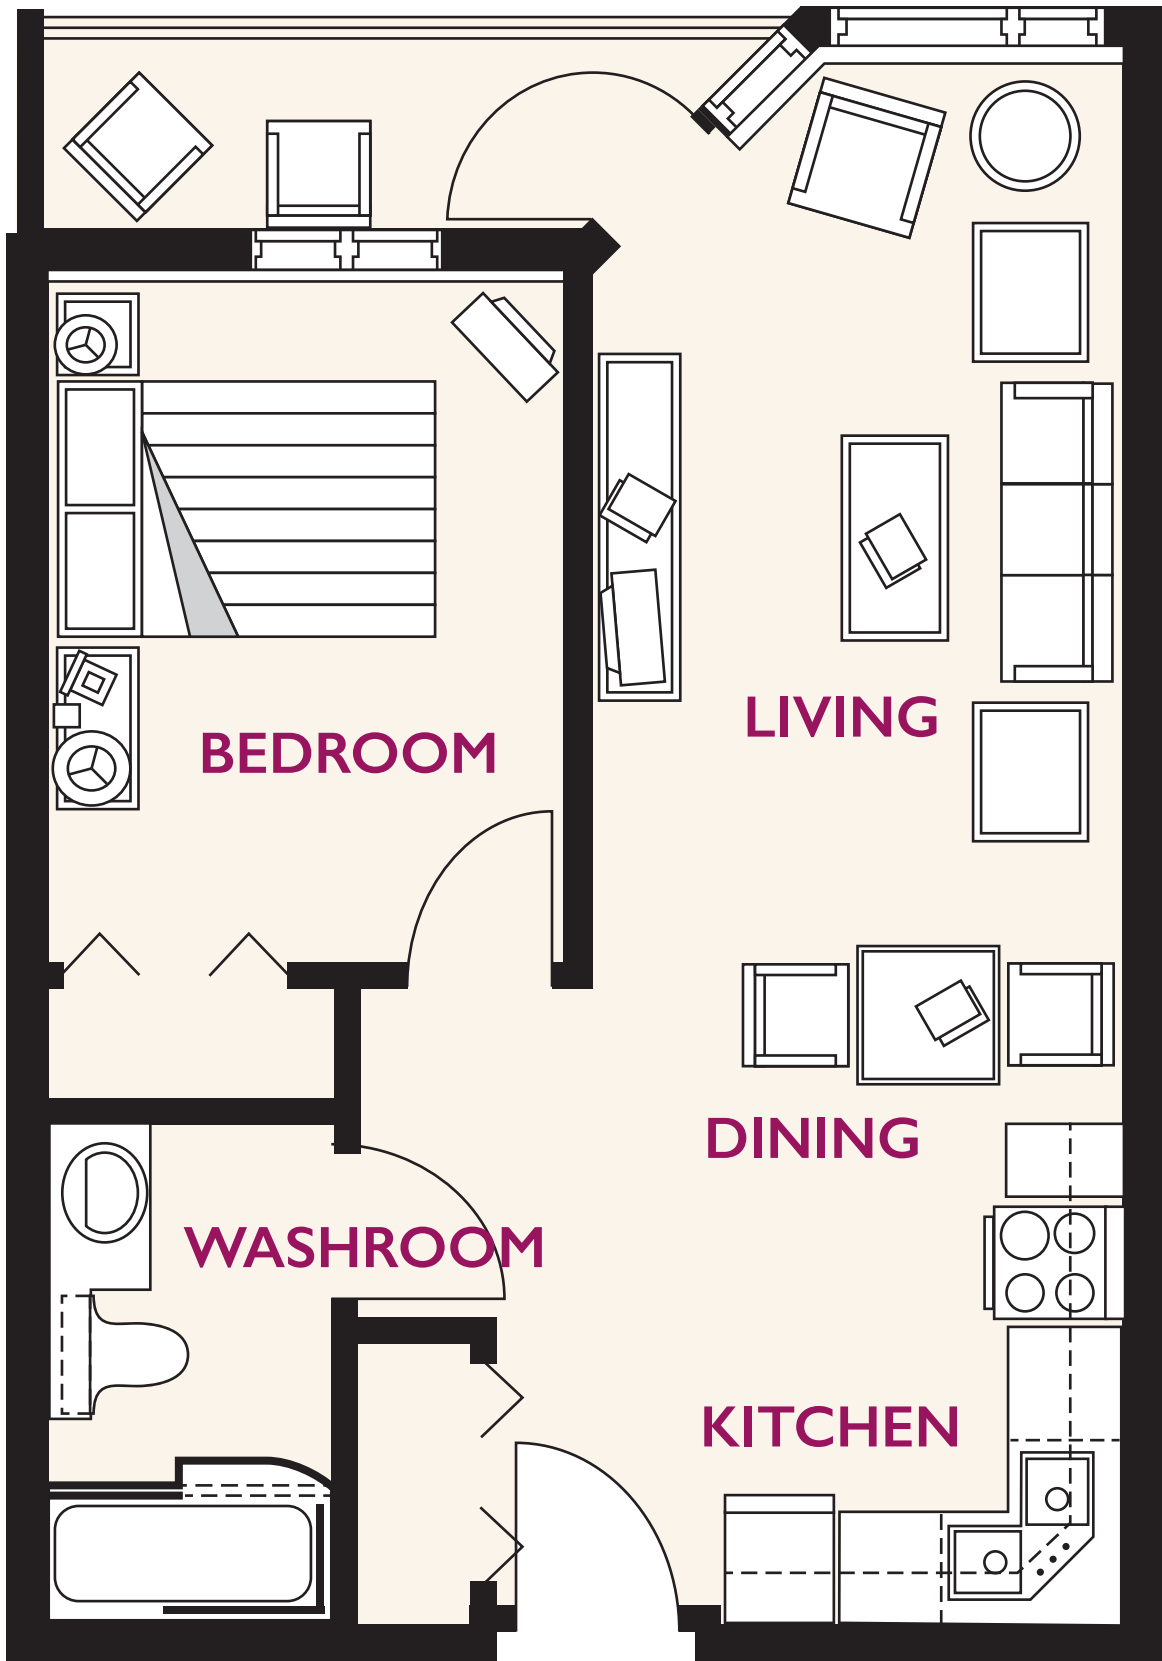

Luther Riverside Terrace

508 sq. ft. – One Bedroom

Luther Riverside Terrace

513 sq. ft. – One Bedroom

Luther Riverside Terrace

541 sq. ft. – One Bedroom

Luther Riverside Terrace

610 sq. ft. – One Bedroom

Luther Riverside Terrace

620 sq. ft. – One Bedroom

Luther Riverside Terrace

665 sq. ft. – One Bedroom

Luther Riverside Terrace

713 sq. ft. – One Bedroom