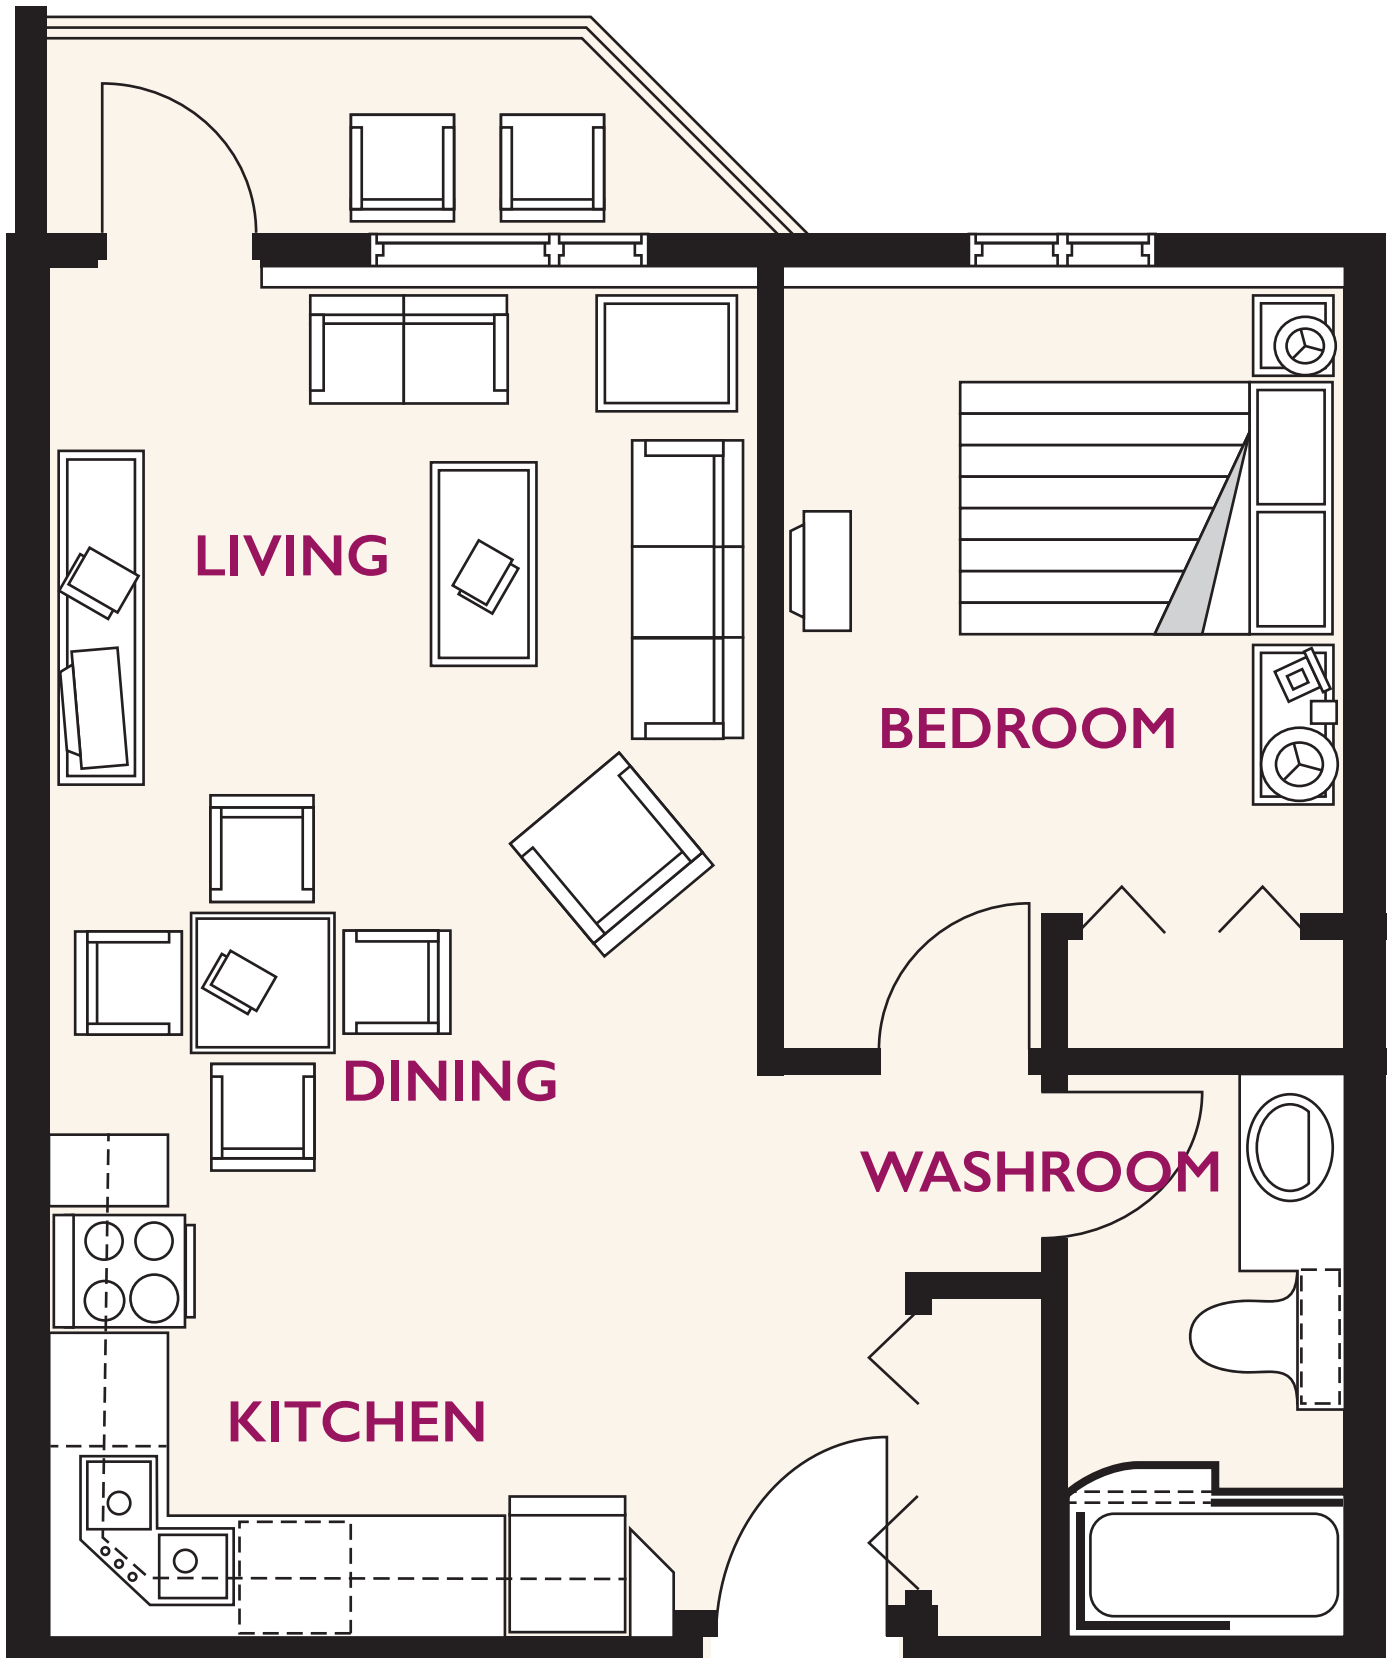

Luther Riverside Terrace

508 sq. ft. – One Bedroom

Luther Riverside Terrace

513 sq. ft. – One Bedroom

Luther Riverside Terrace

541 sq. ft. – One Bedroom

Luther Riverside Terrace

610 sq. ft. – One Bedroom

Luther Riverside Terrace

620 sq. ft. – One Bedroom

Luther Riverside Terrace

665 sq. ft. – One Bedroom

Luther Riverside Terrace

713 sq. ft. – One Bedroom