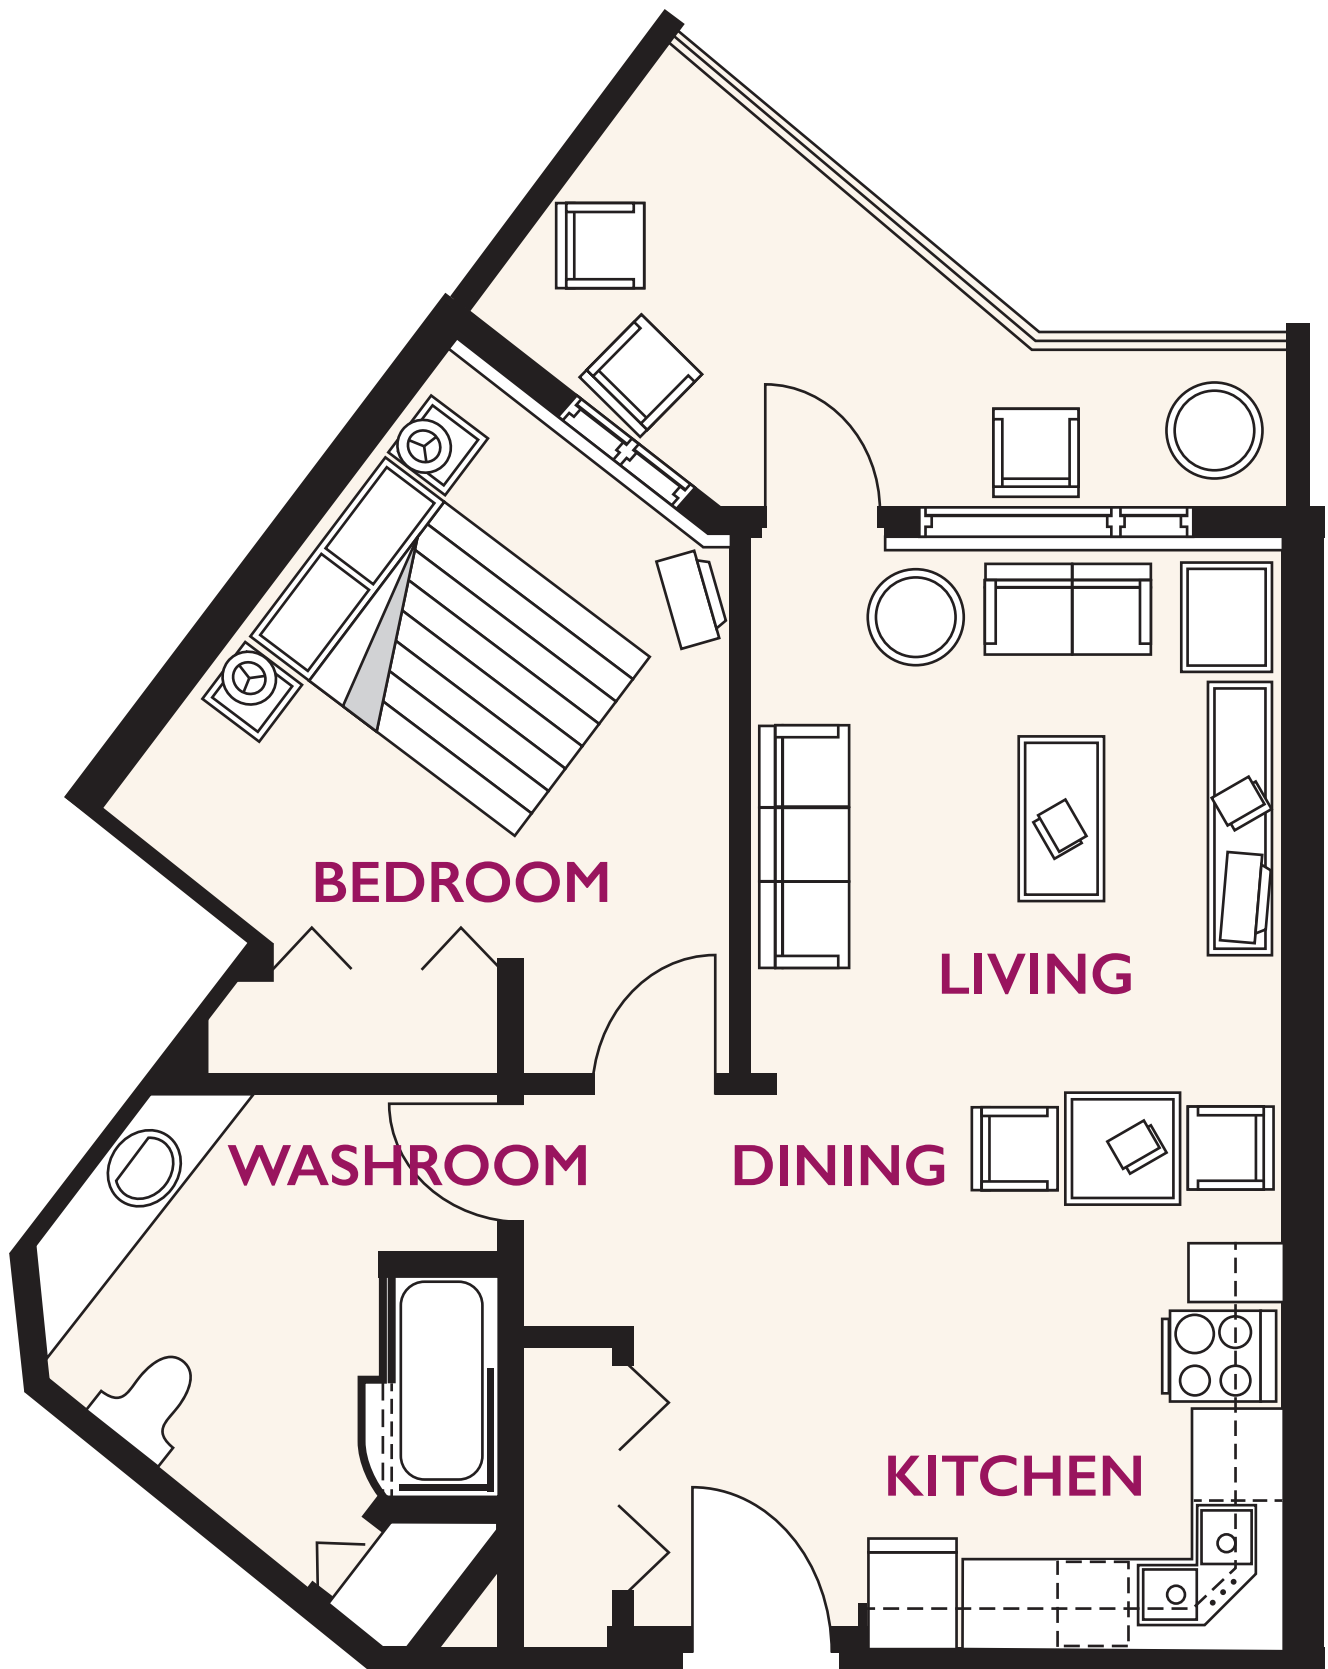

Luther Riverside Terrace

508 sq. ft. – One Bedroom

Luther Riverside Terrace

513 sq. ft. – One Bedroom

Luther Riverside Terrace

541 sq. ft. – One Bedroom

Luther Riverside Terrace

610 sq. ft. – One Bedroom

Luther Riverside Terrace

620 sq. ft. – One Bedroom

Luther Riverside Terrace

665 sq. ft. – One Bedroom

Luther Riverside Terrace

713 sq. ft. – One Bedroom