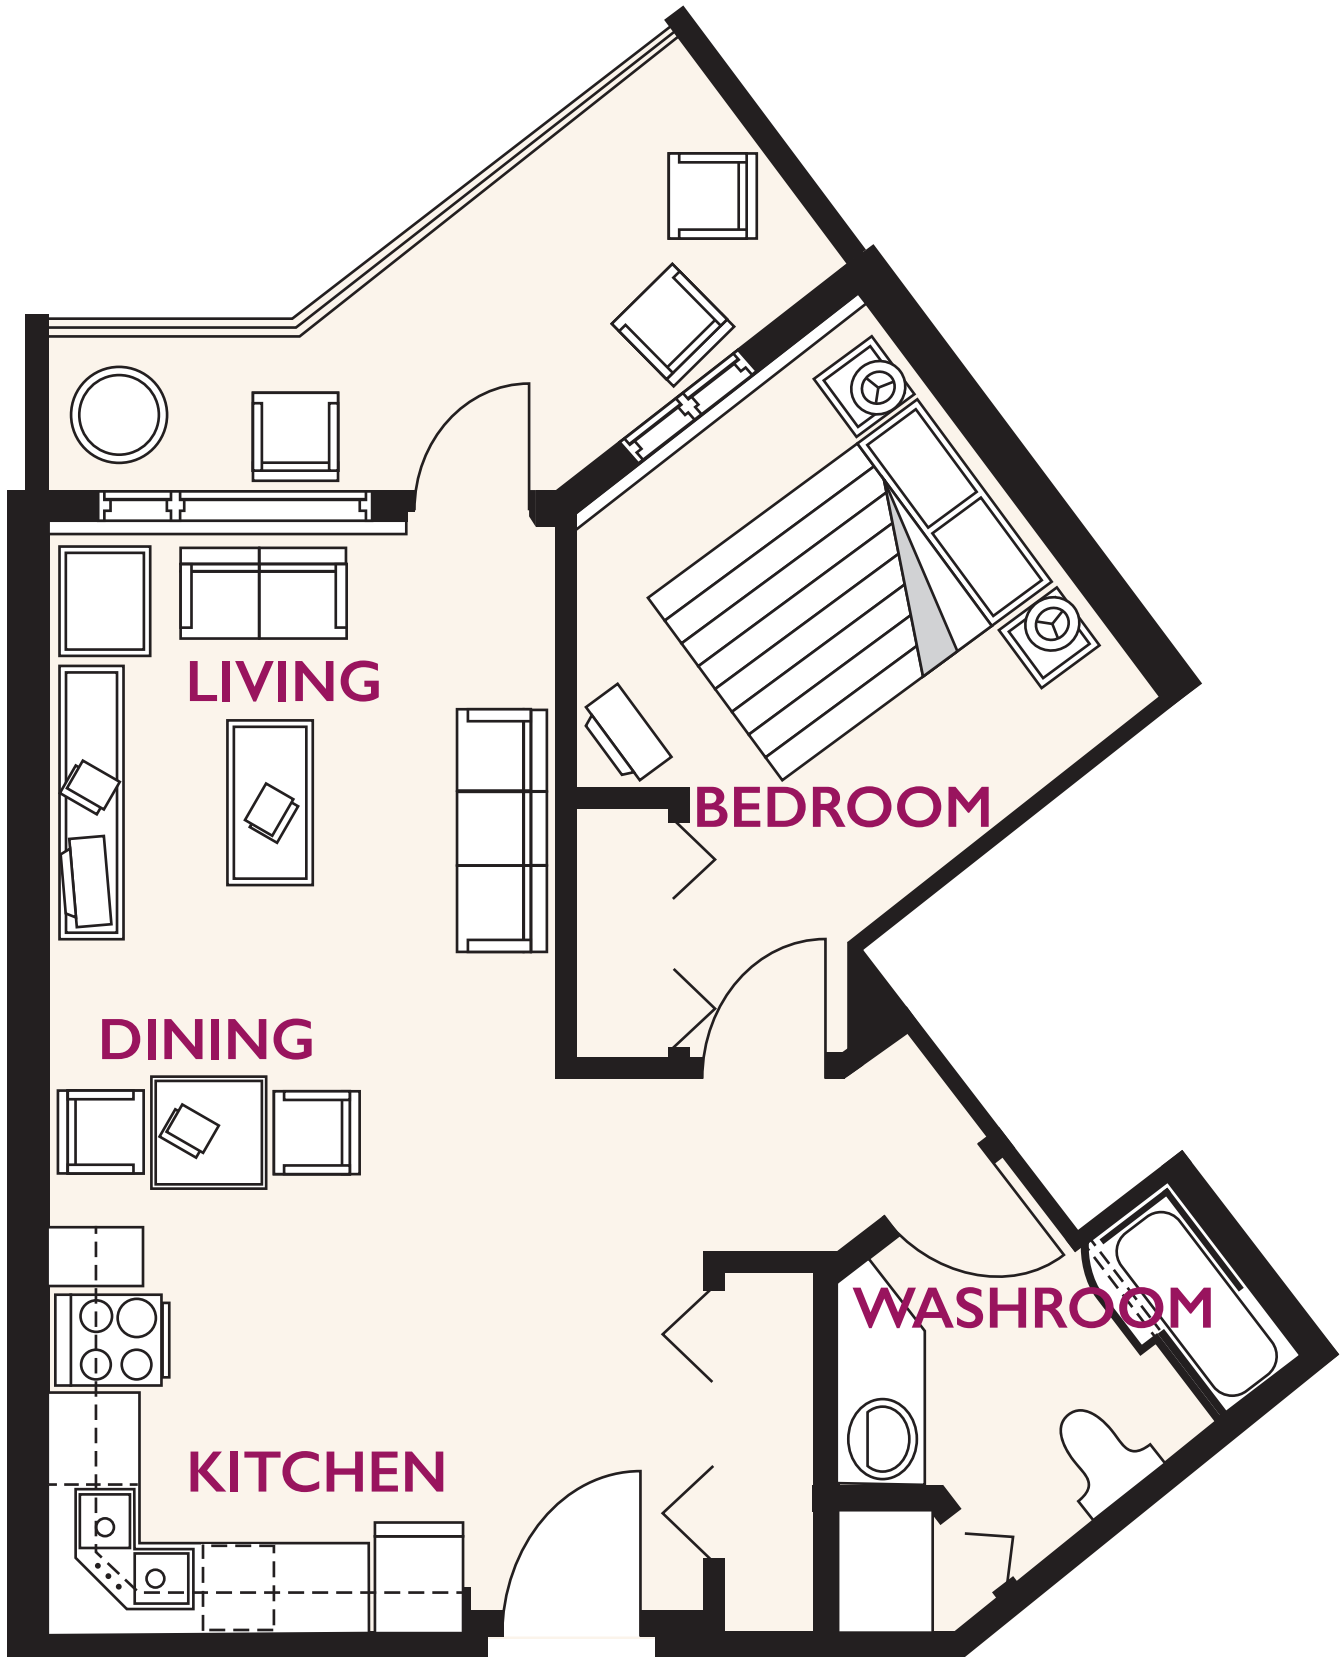

Luther Riverside Terrace

508 sq. ft. – One Bedroom

Luther Riverside Terrace

513 sq. ft. – One Bedroom

Luther Riverside Terrace

541 sq. ft. – One Bedroom

Luther Riverside Terrace

610 sq. ft. – One Bedroom

Luther Riverside Terrace

620 sq. ft. – One Bedroom

Luther Riverside Terrace

665 sq. ft. – One Bedroom

Luther Riverside Terrace

713 sq. ft. – One Bedroom