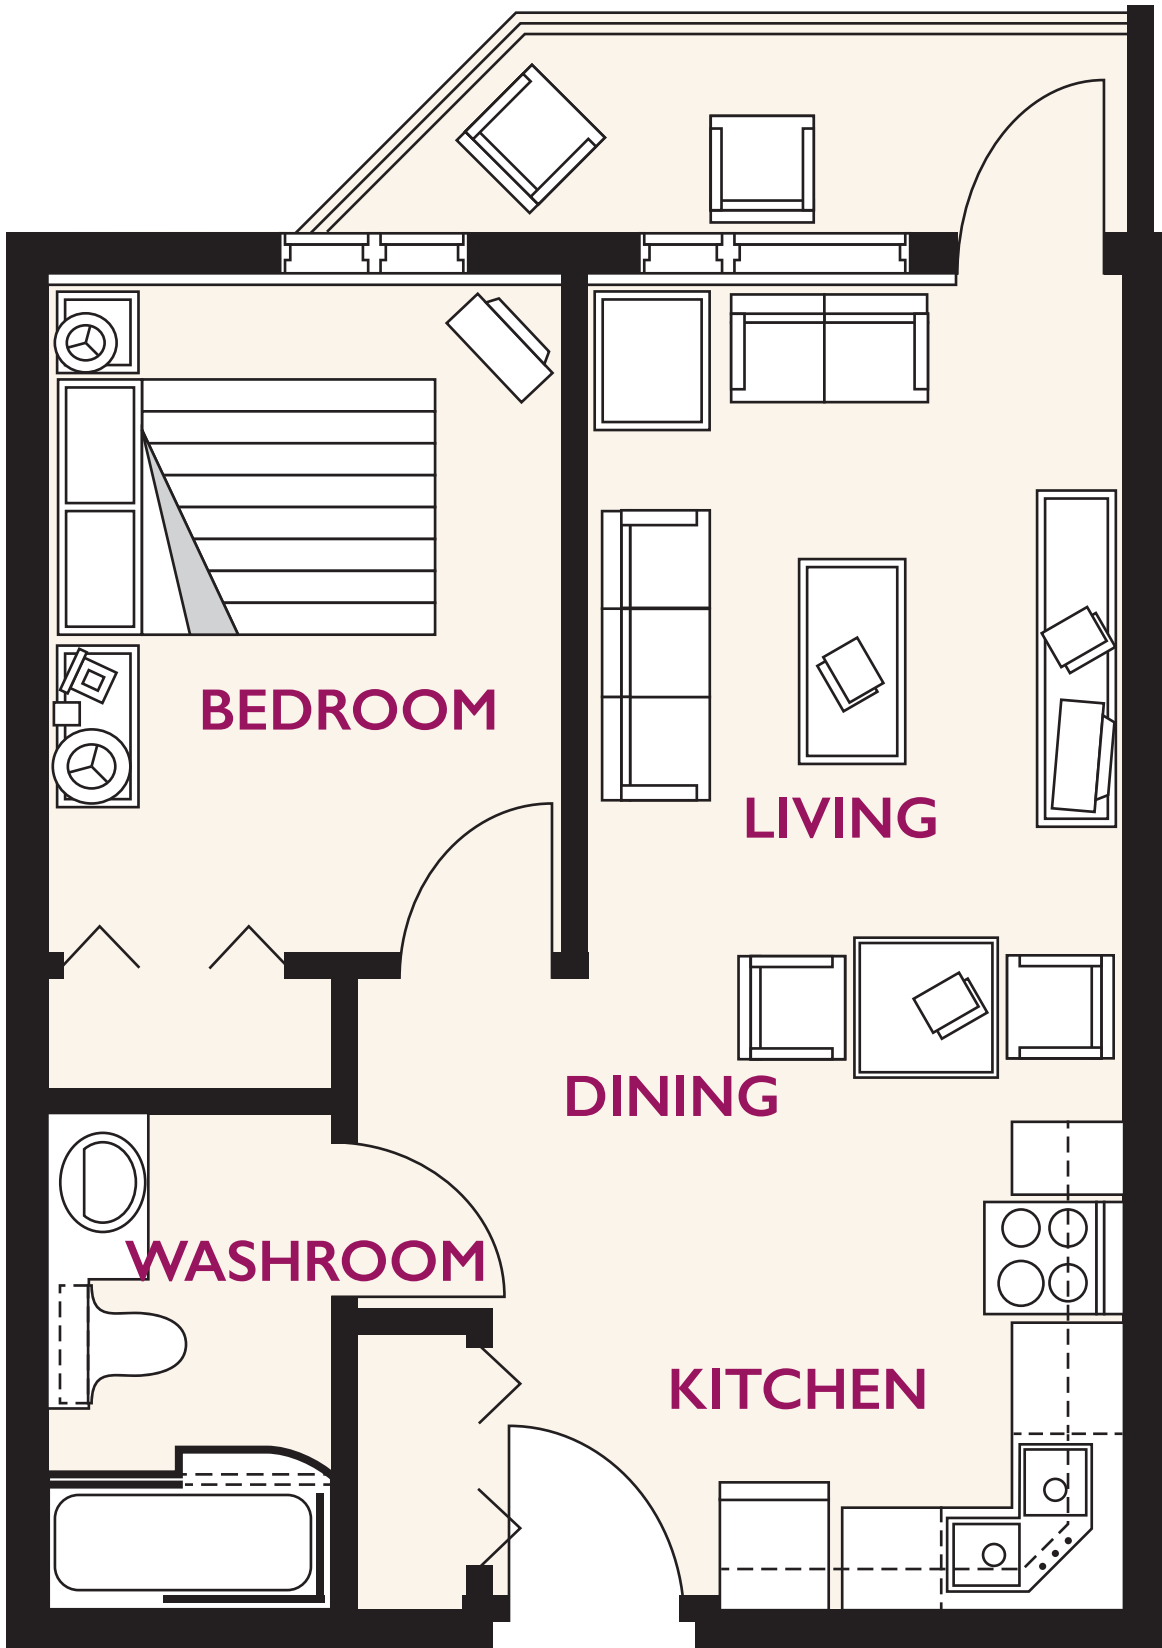

Luther Riverside Terrace

508 sq. ft. – One Bedroom

Luther Riverside Terrace

513 sq. ft. – One Bedroom

Luther Riverside Terrace

541 sq. ft. – One Bedroom

Luther Riverside Terrace

610 sq. ft. – One Bedroom

Luther Riverside Terrace

620 sq. ft. – One Bedroom

Luther Riverside Terrace

665 sq. ft. – One Bedroom

Luther Riverside Terrace

713 sq. ft. – One Bedroom