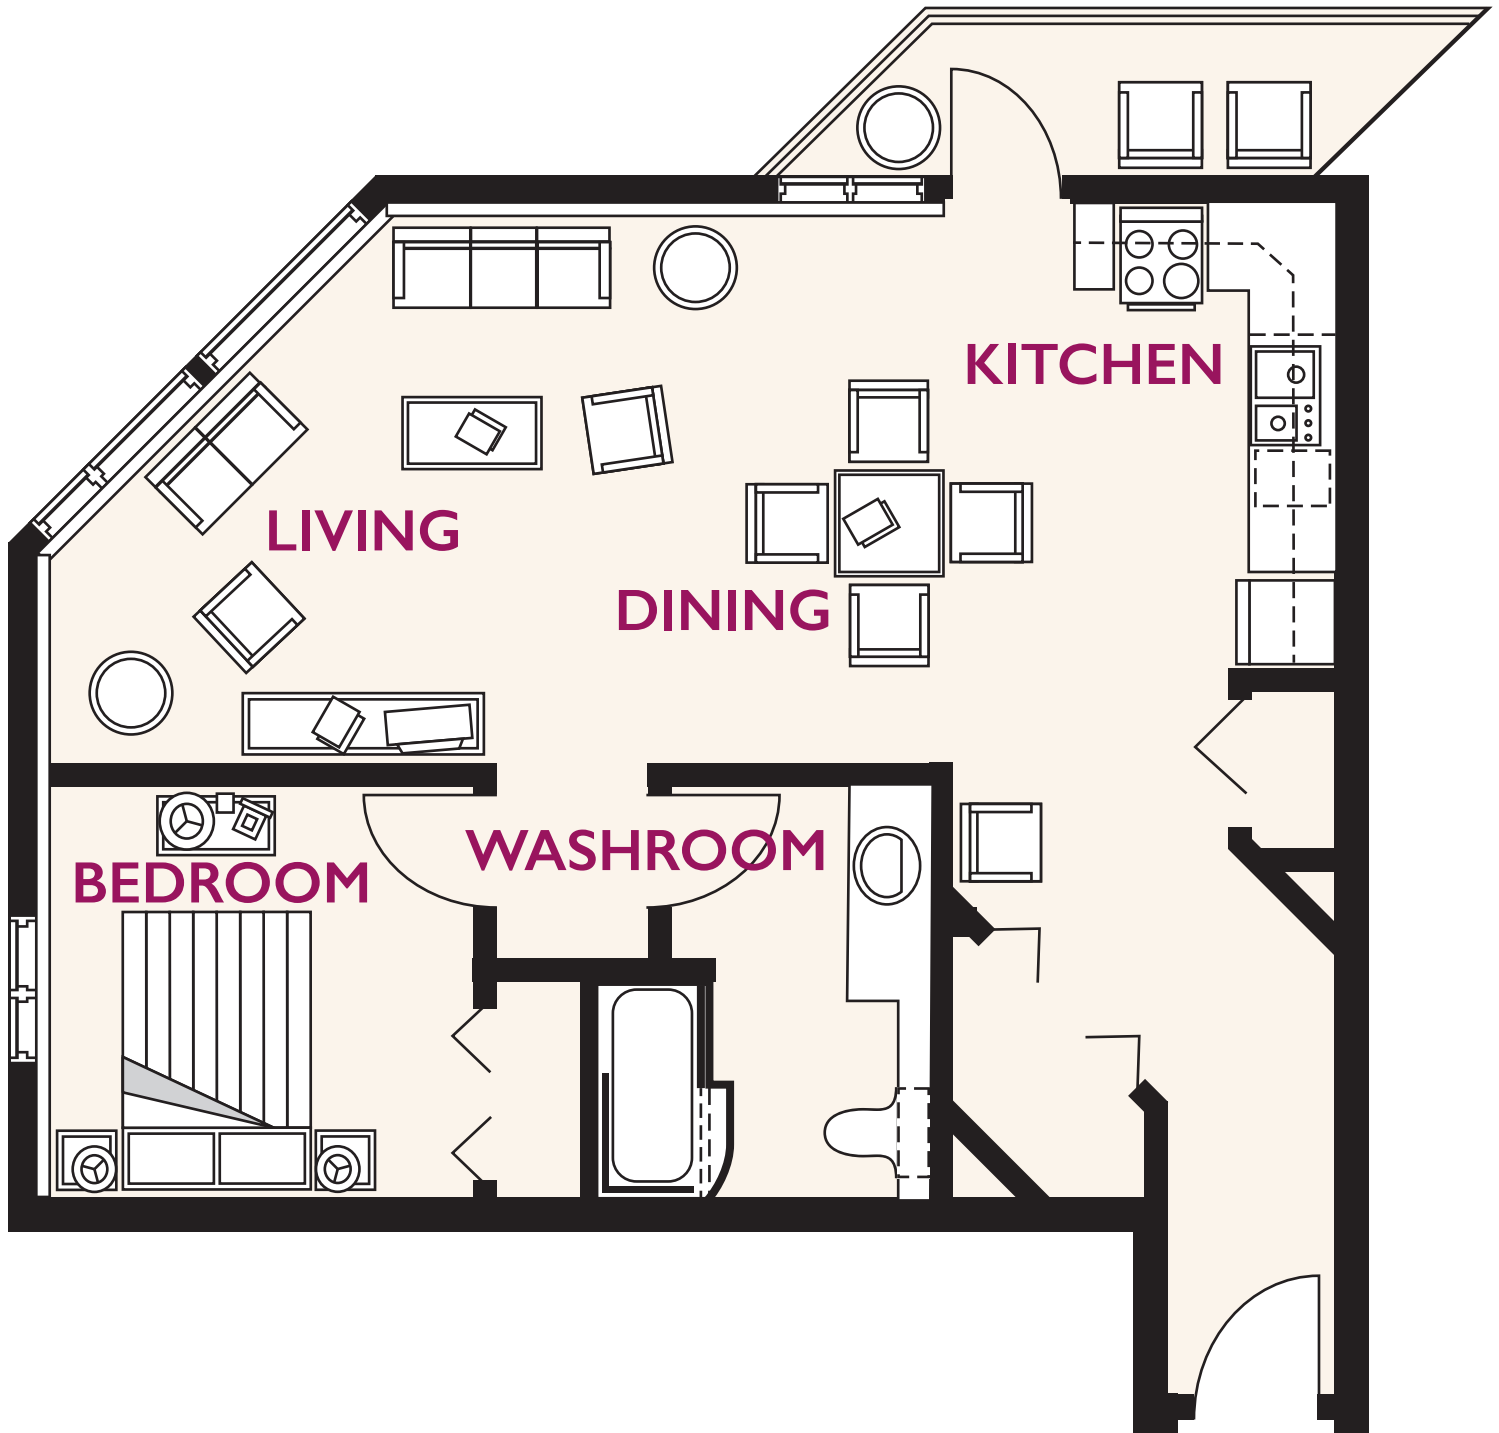

Luther Riverside Terrace

508 sq. ft. – One Bedroom

Luther Riverside Terrace

513 sq. ft. – One Bedroom

Luther Riverside Terrace

541 sq. ft. – One Bedroom

Luther Riverside Terrace

610 sq. ft. – One Bedroom

Luther Riverside Terrace

620 sq. ft. – One Bedroom

Luther Riverside Terrace

665 sq. ft. – One Bedroom

Luther Riverside Terrace

713 sq. ft. – One Bedroom