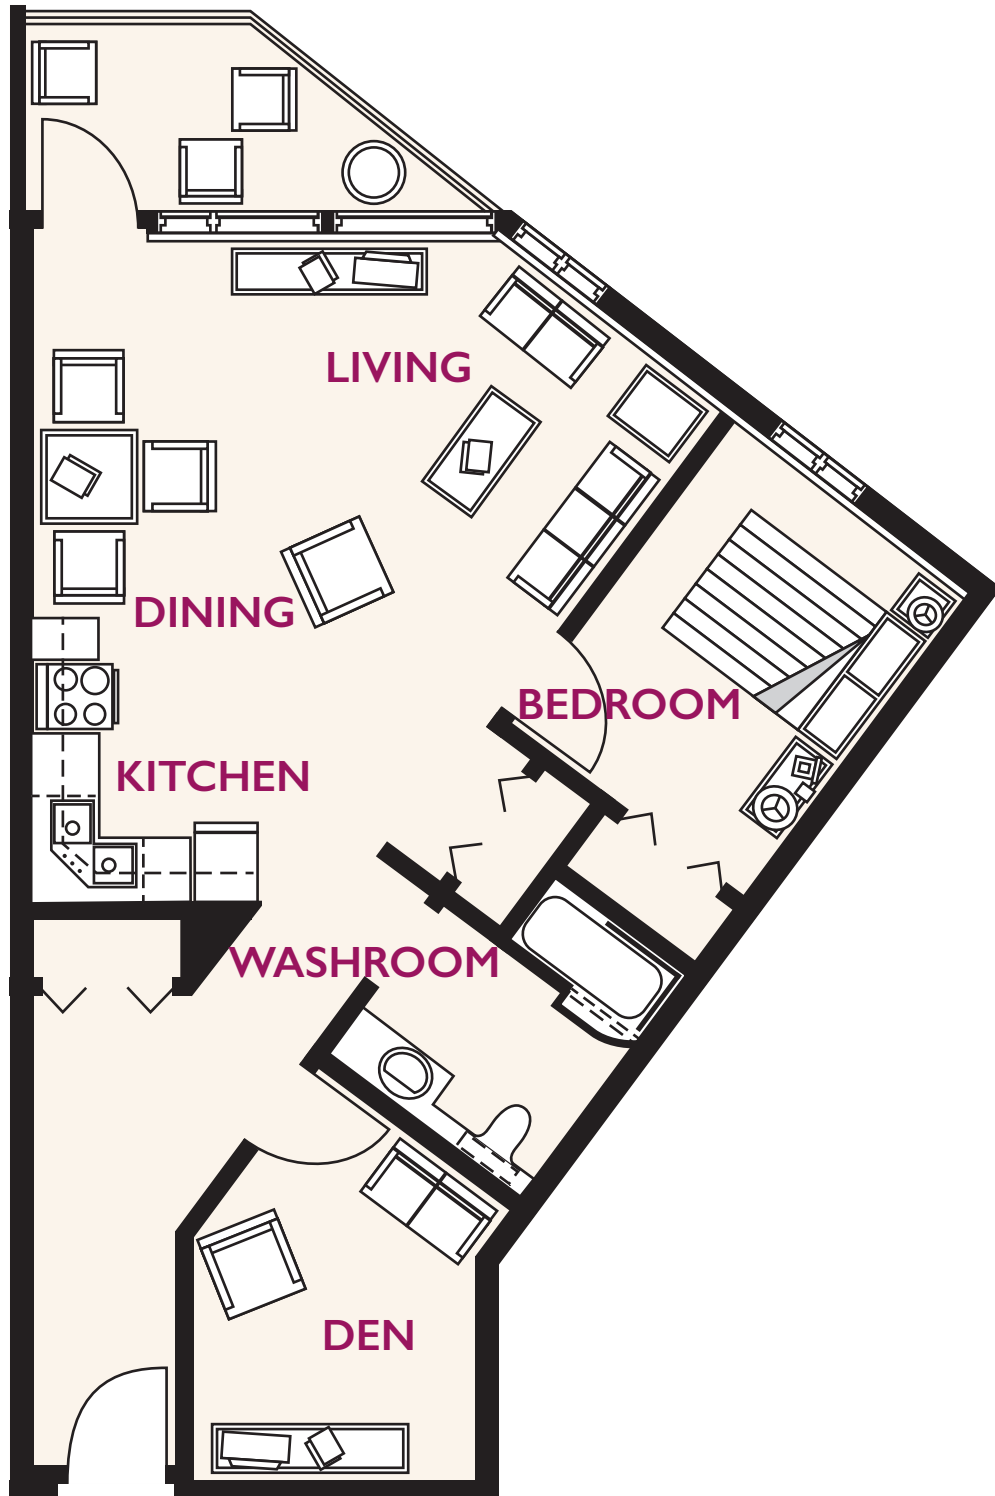

# Luther Riverside Terrace

753 sq. ft. – One Bedroom and Den

# Luther Riverside Terrace

780 sq. ft. – One Bedroom and Den

# Luther Riverside Terrace

829 sq. ft. – One Bedroom and Den

# Luther Riverside Terrace

834 sq. ft. – One Bedroom and Den