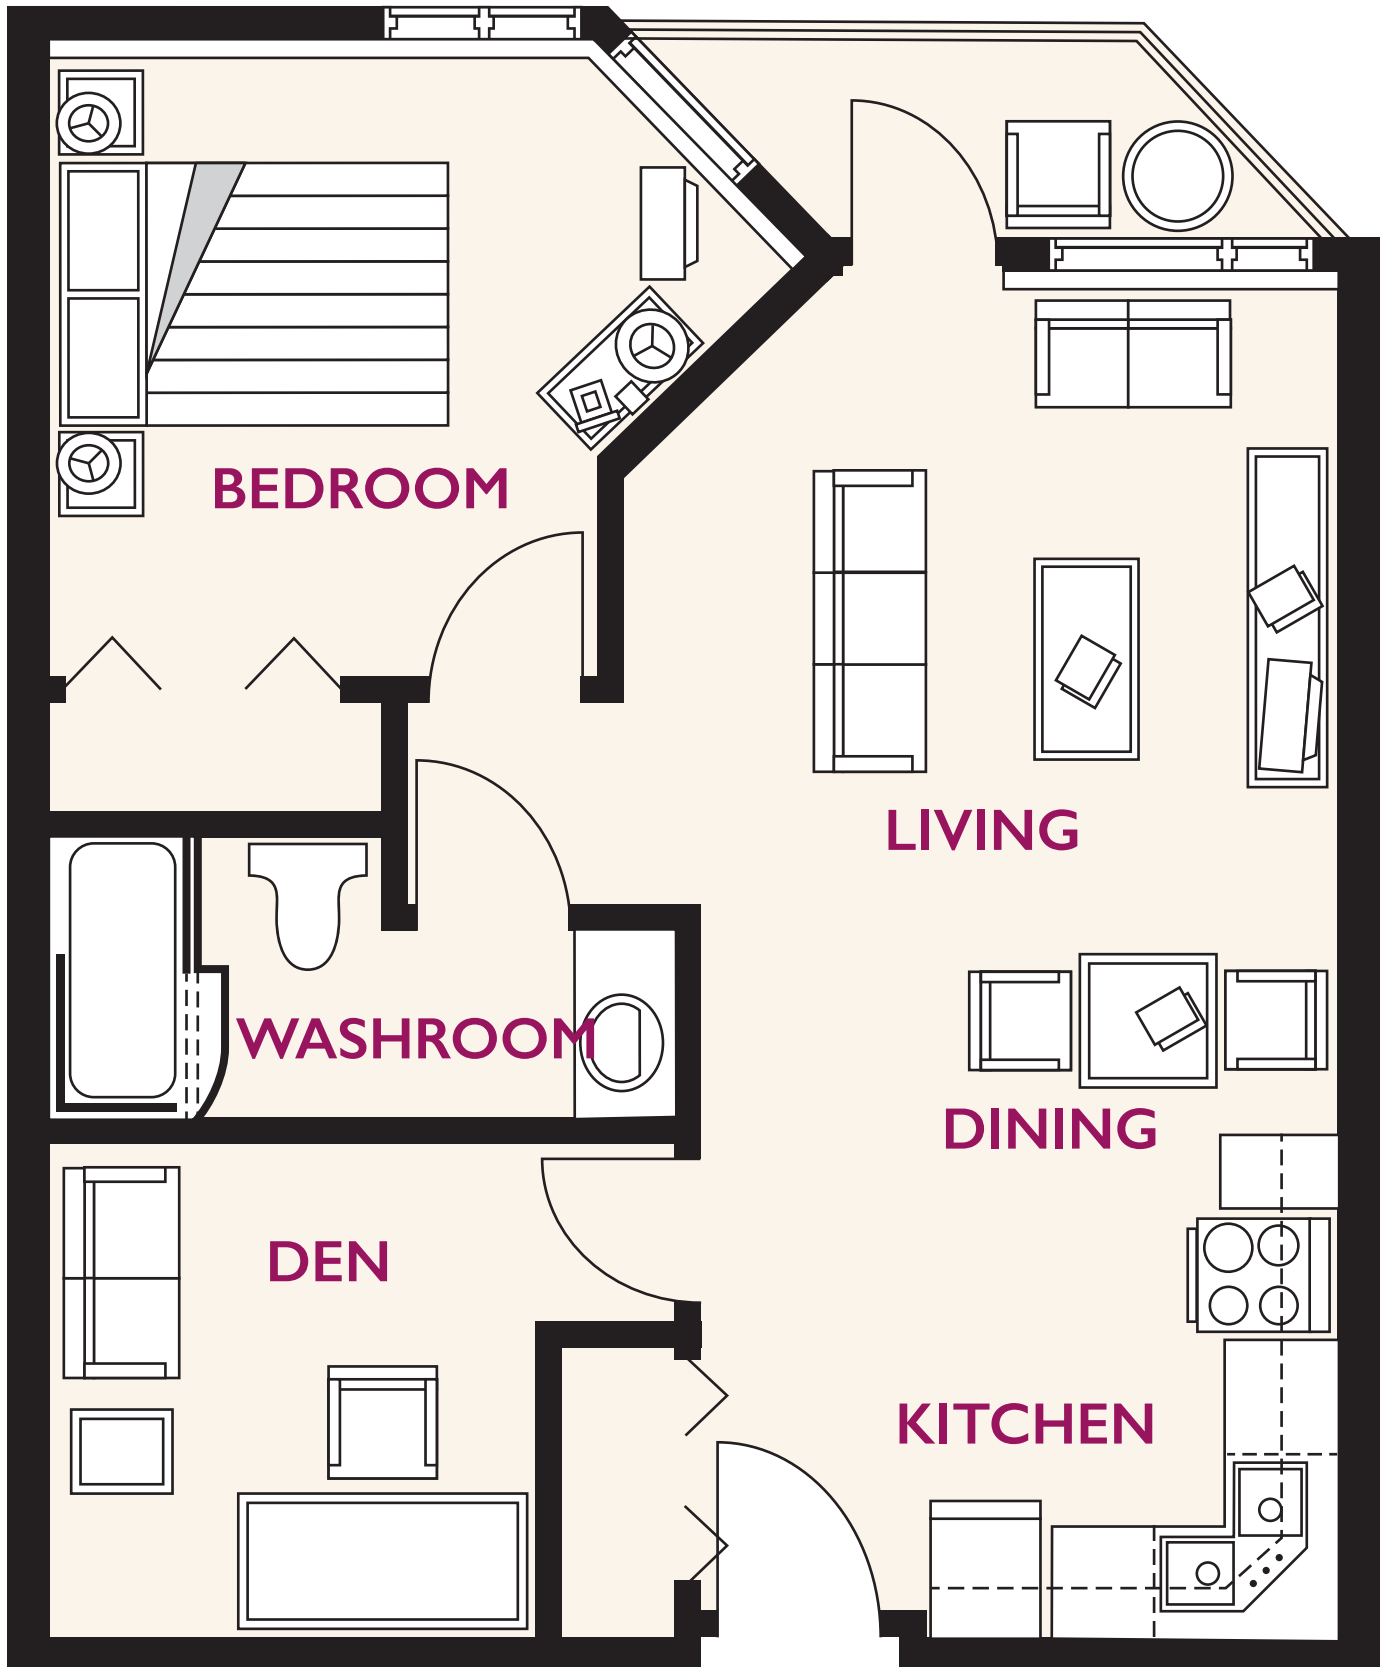

# Luther Riverside Terrace

643 sq. ft. – One Bedroom and Den

# Luther Riverside Terrace

659 sq. ft. – One Bedroom and Den

# Luther Riverside Terrace

716 sq. ft. – One Bedroom and Den

# Luther Riverside Terrace

753 sq. ft. – One Bedroom and Den