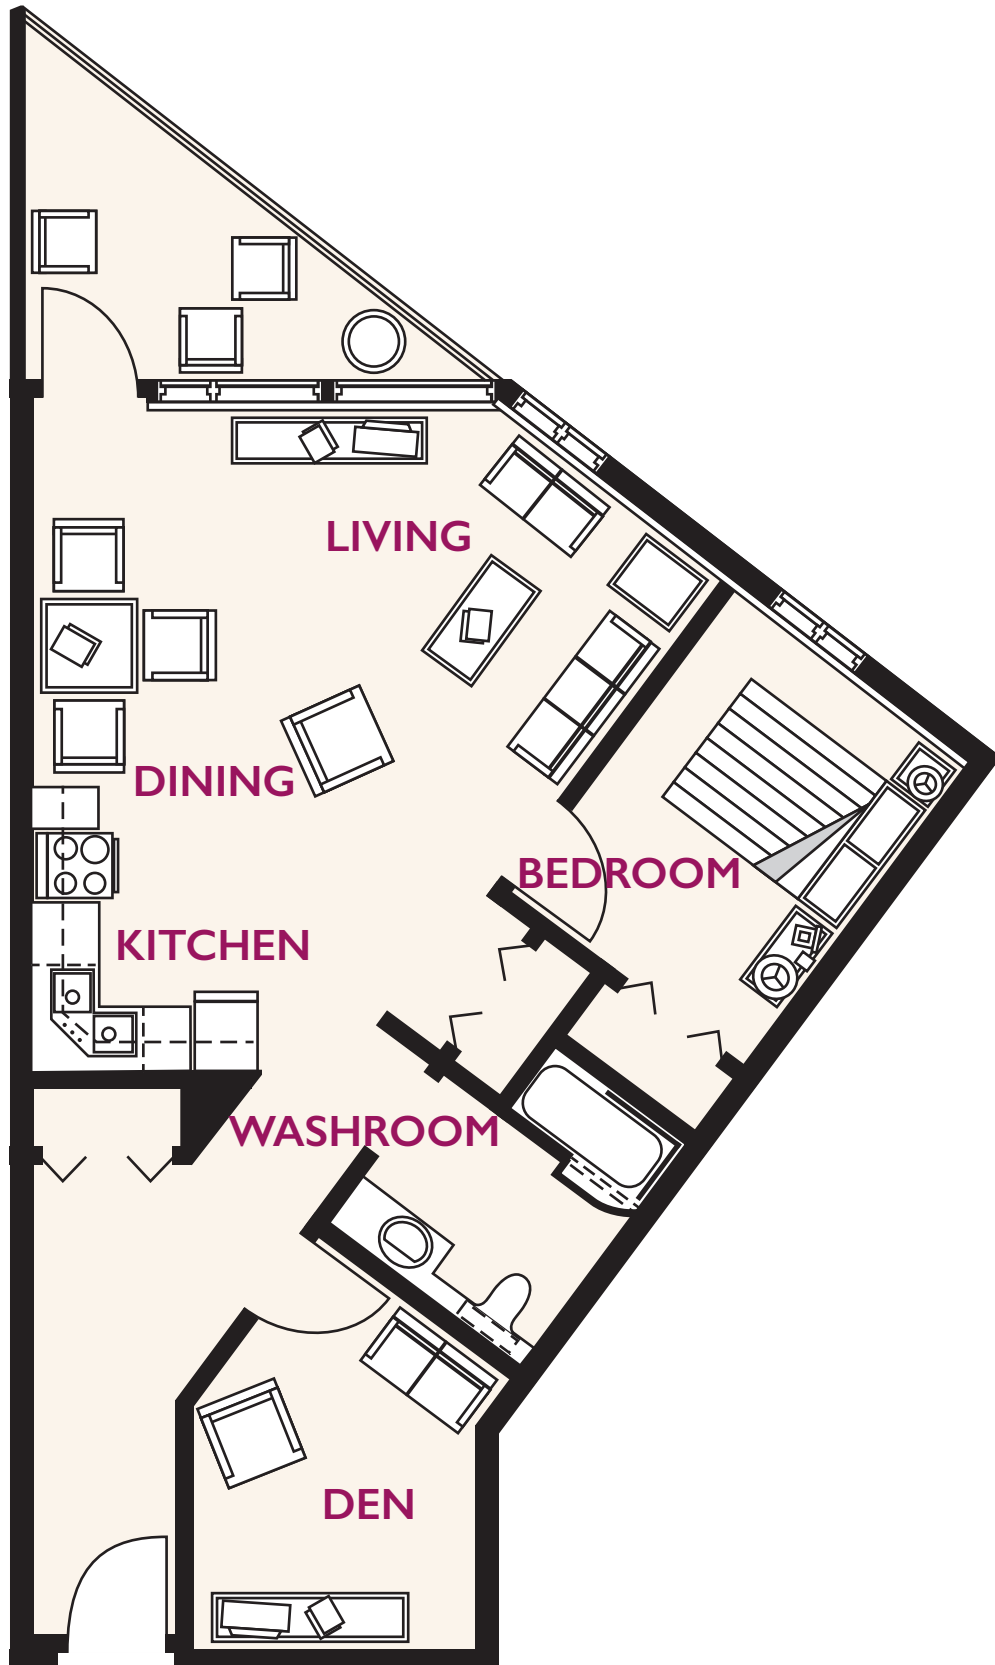

# Luther Riverside Terrace

716 sq. ft. – One Bedroom and Den

# Luther Riverside Terrace

753 sq. ft. – One Bedroom and Den

# Luther Riverside Terrace

780 sq. ft. – One Bedroom and Den

# Luther Riverside Terrace

829 sq. ft. – One Bedroom and Den