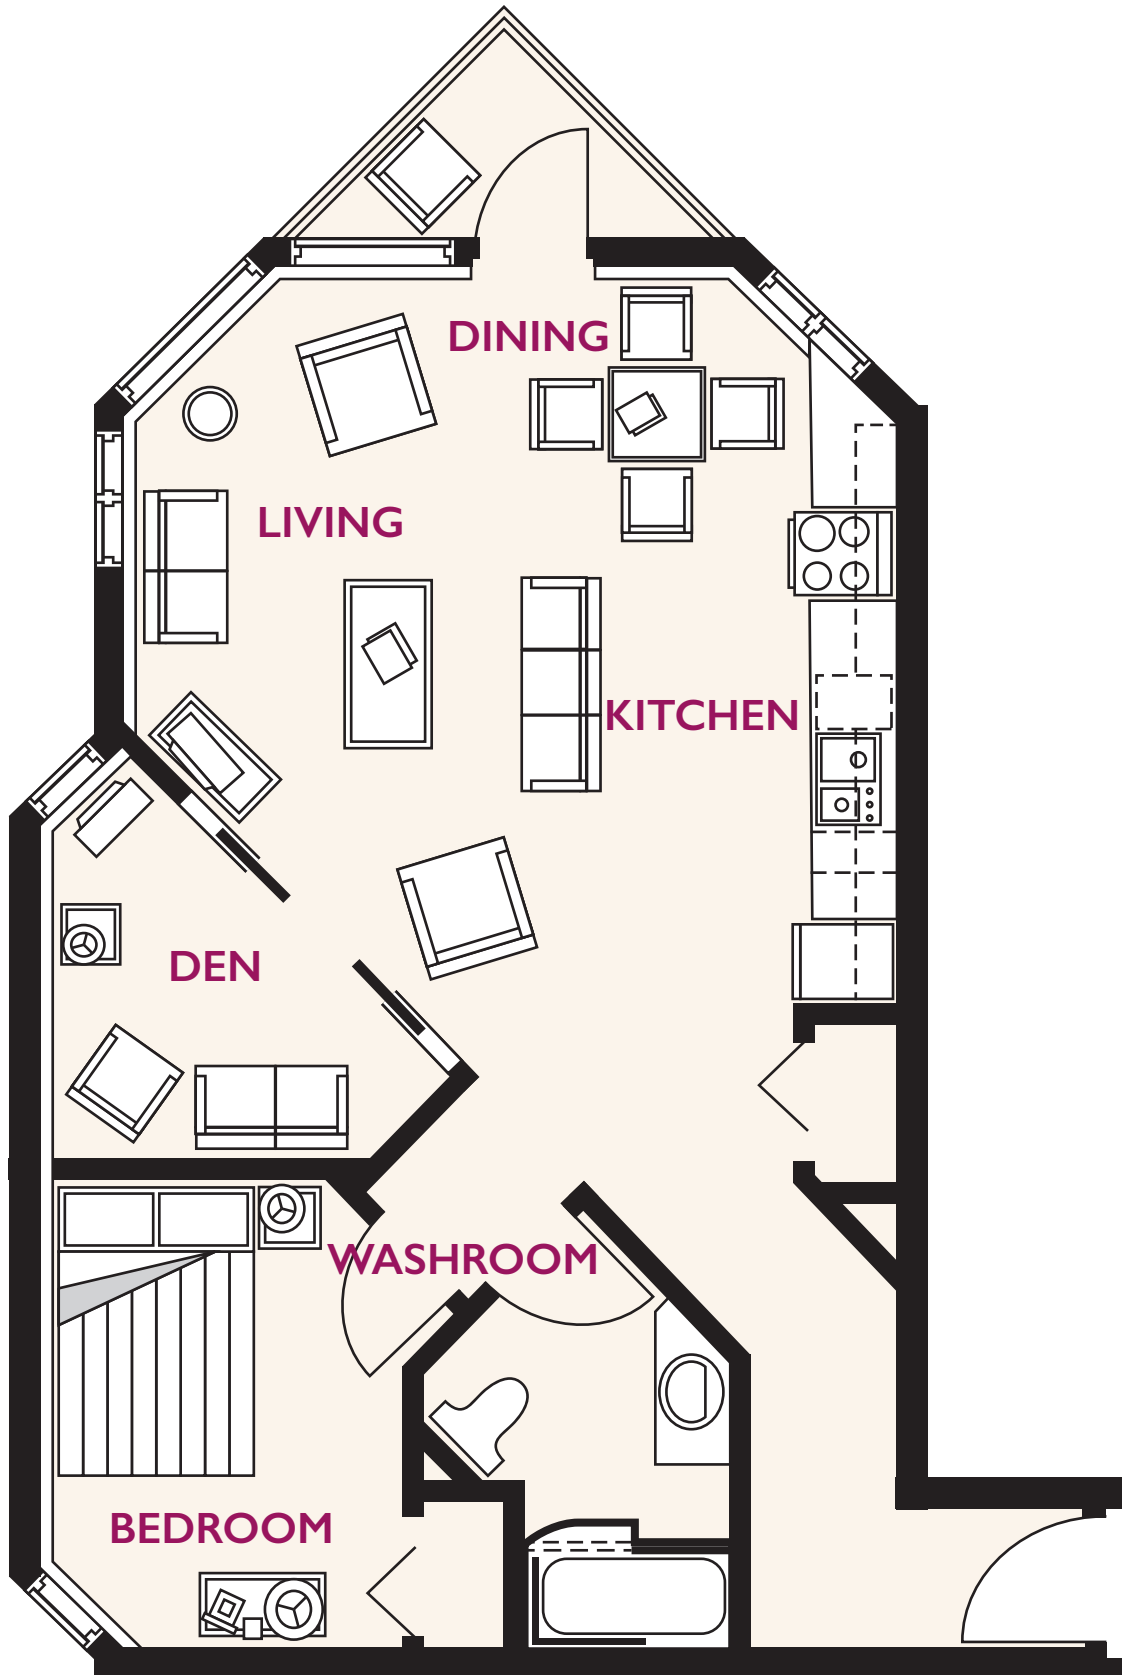

# Luther Riverside Terrace

643 sq. ft. – One Bedroom and Den

# Luther Riverside Terrace

659 sq. ft. – One Bedroom and Den

# Luther Riverside Terrace

716 sq. ft. – One Bedroom and Den

# Luther Riverside Terrace

753 sq. ft. – One Bedroom and Den