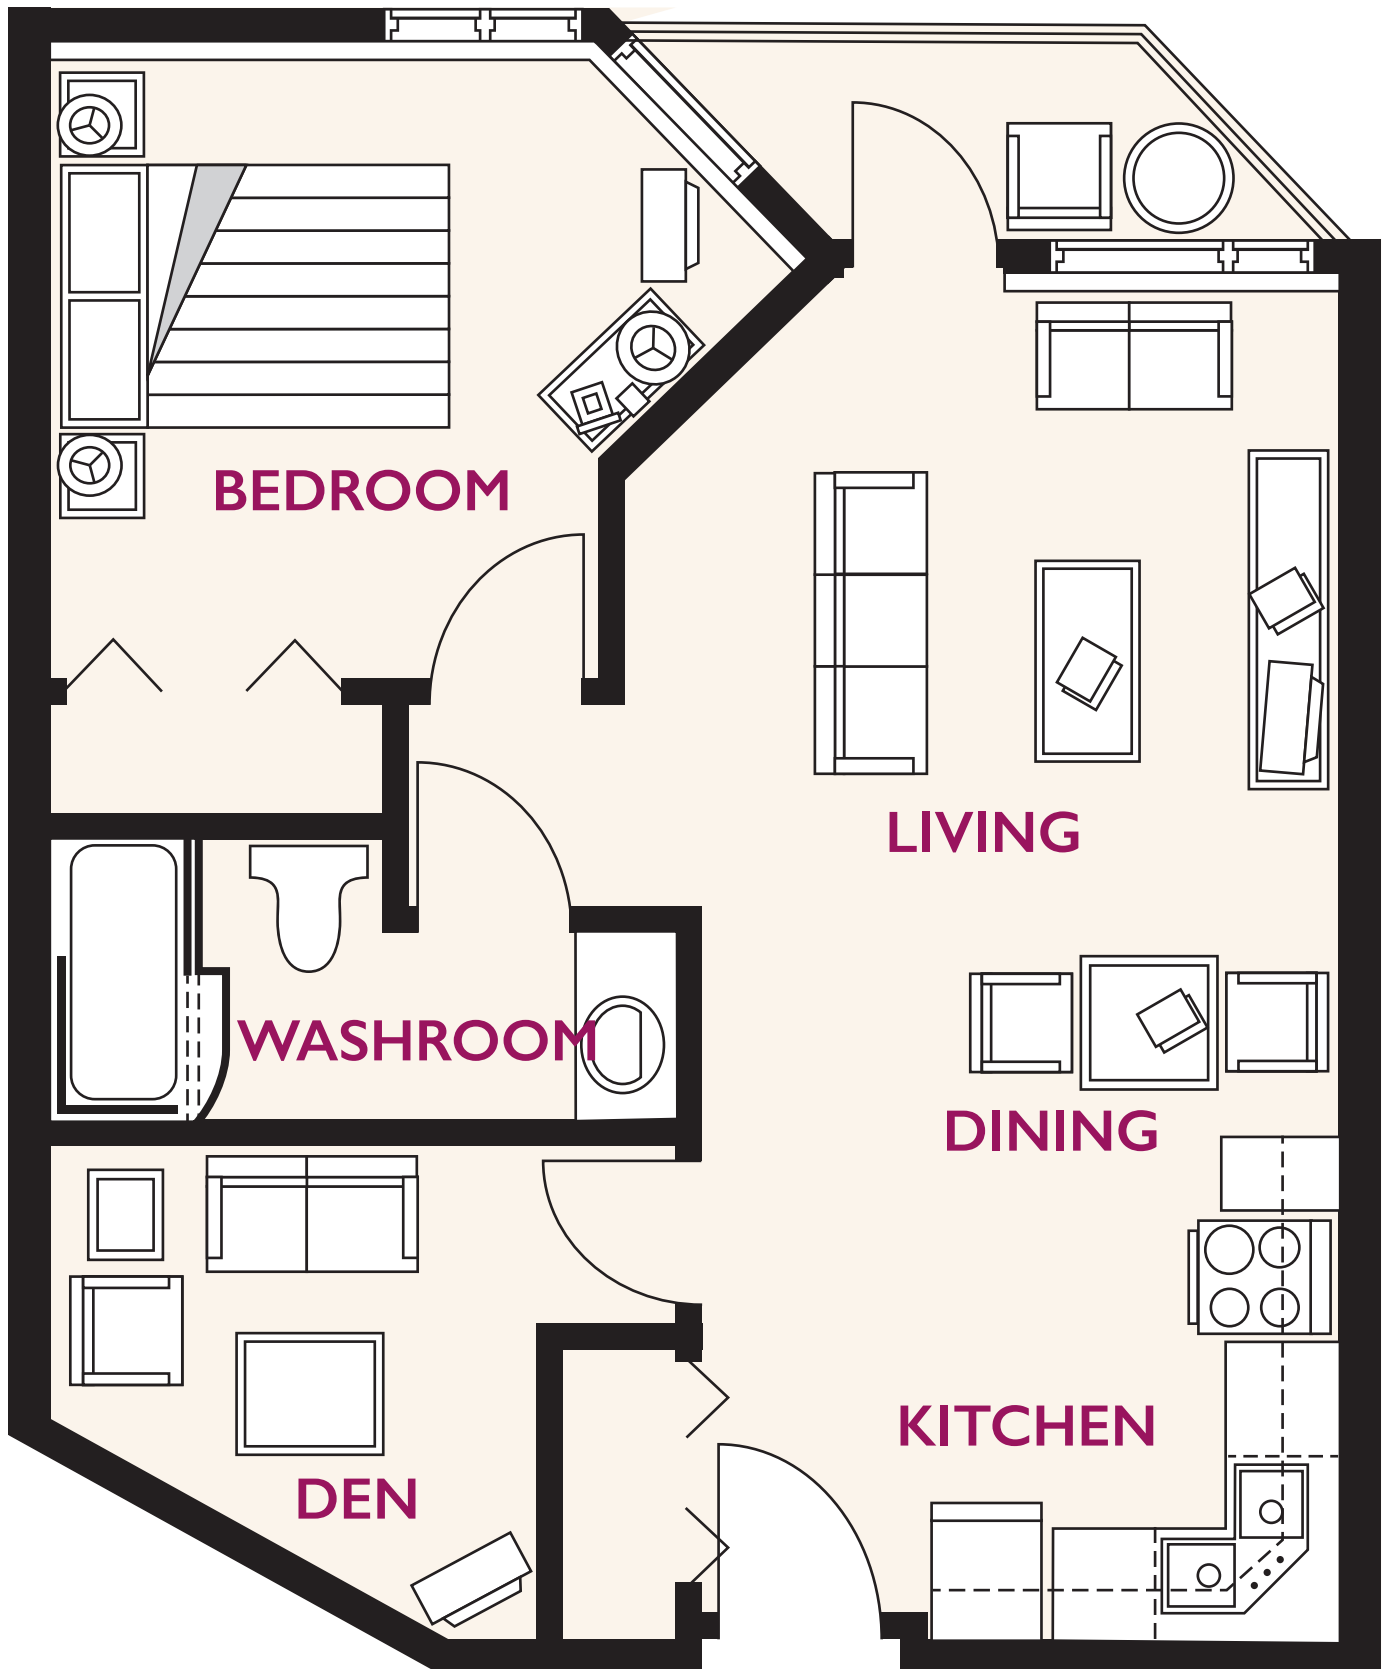

# Luther Riverside Terrace

643 sq. ft. – One Bedroom and Den

# Luther Riverside Terrace

659 sq. ft. – One Bedroom and Den

# Luther Riverside Terrace

716 sq. ft. – One Bedroom and Den

# Luther Riverside Terrace

753 sq. ft. – One Bedroom and Den