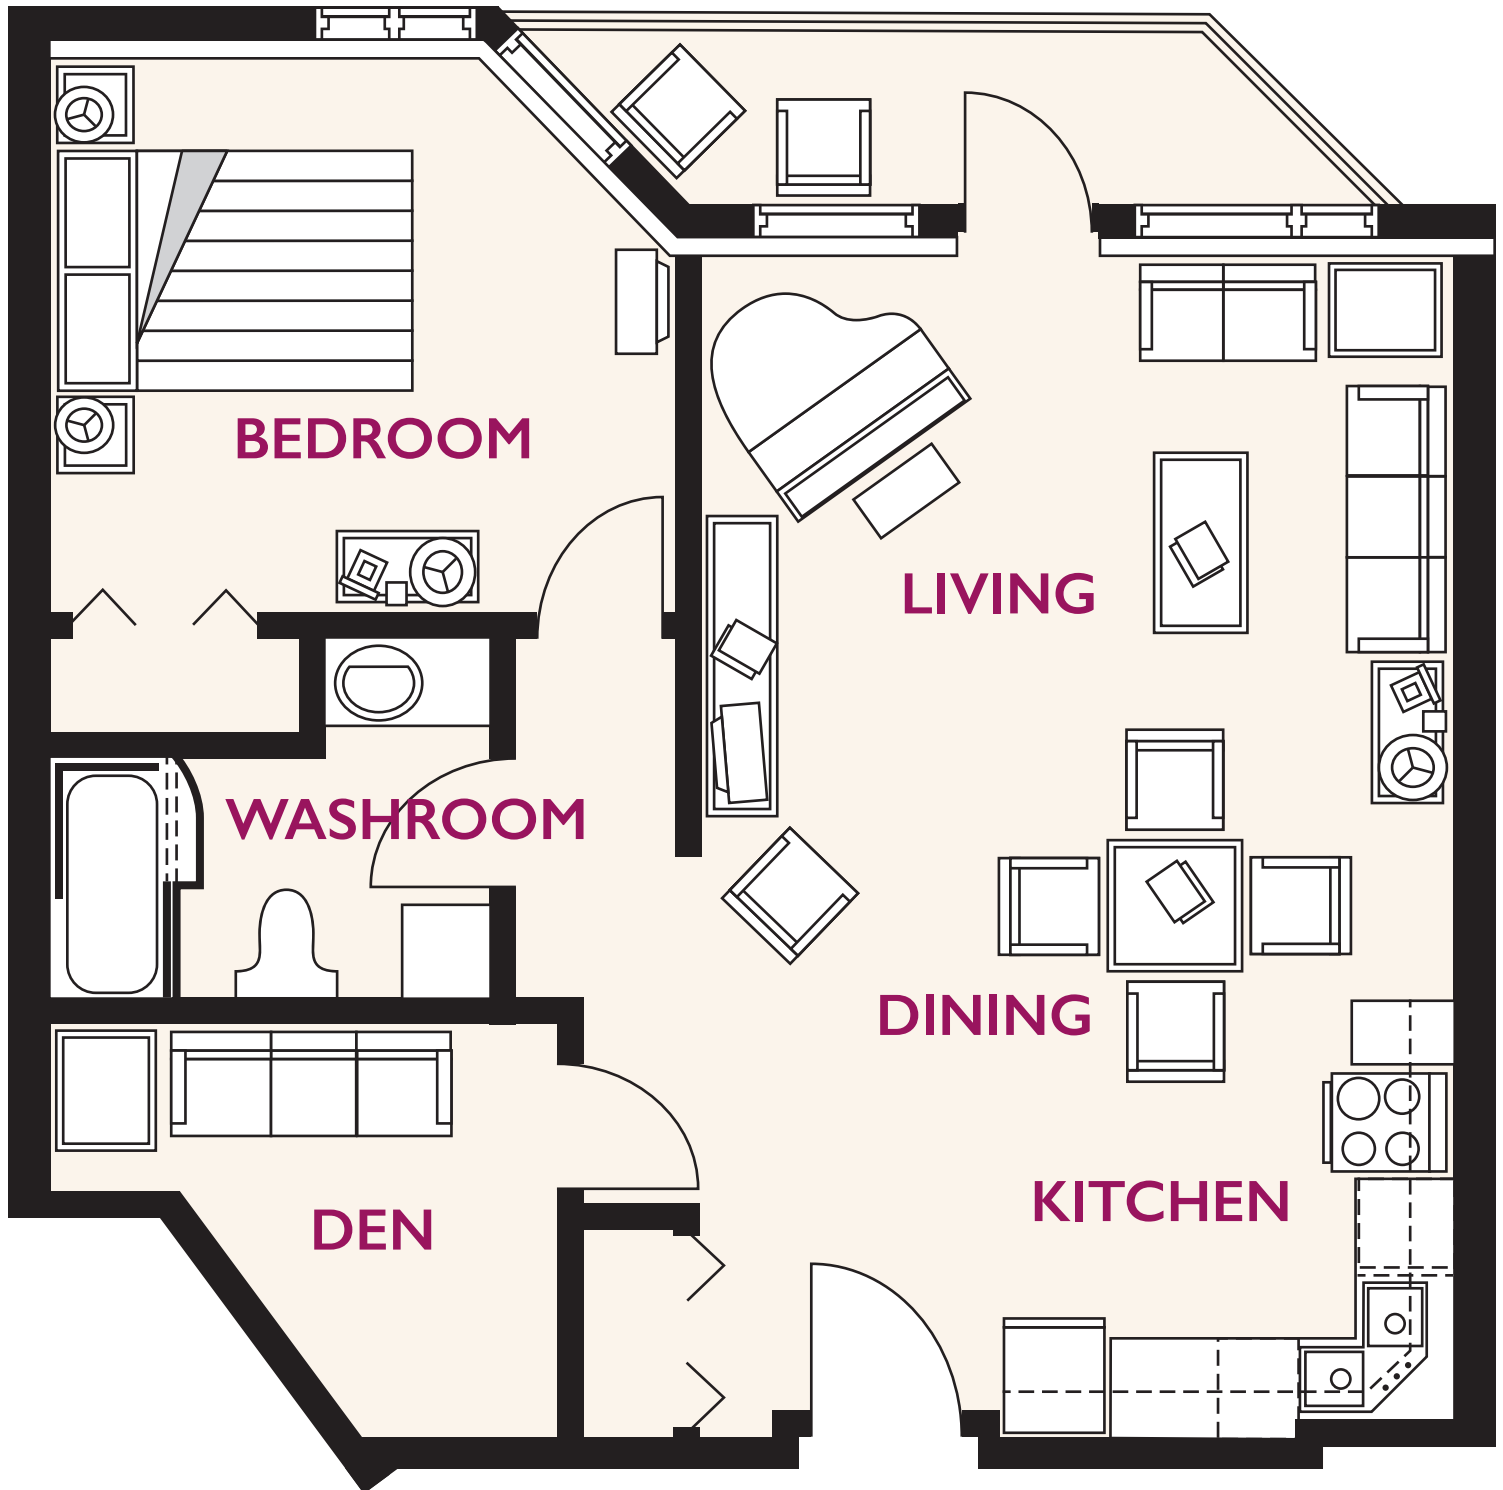

# Luther Riverside Terrace

659 sq. ft. – One Bedroom and Den

# Luther Riverside Terrace

716 sq. ft. – One Bedroom and Den

# Luther Riverside Terrace

753 sq. ft. – One Bedroom and Den

# Luther Riverside Terrace

780 sq. ft. – One Bedroom and Den