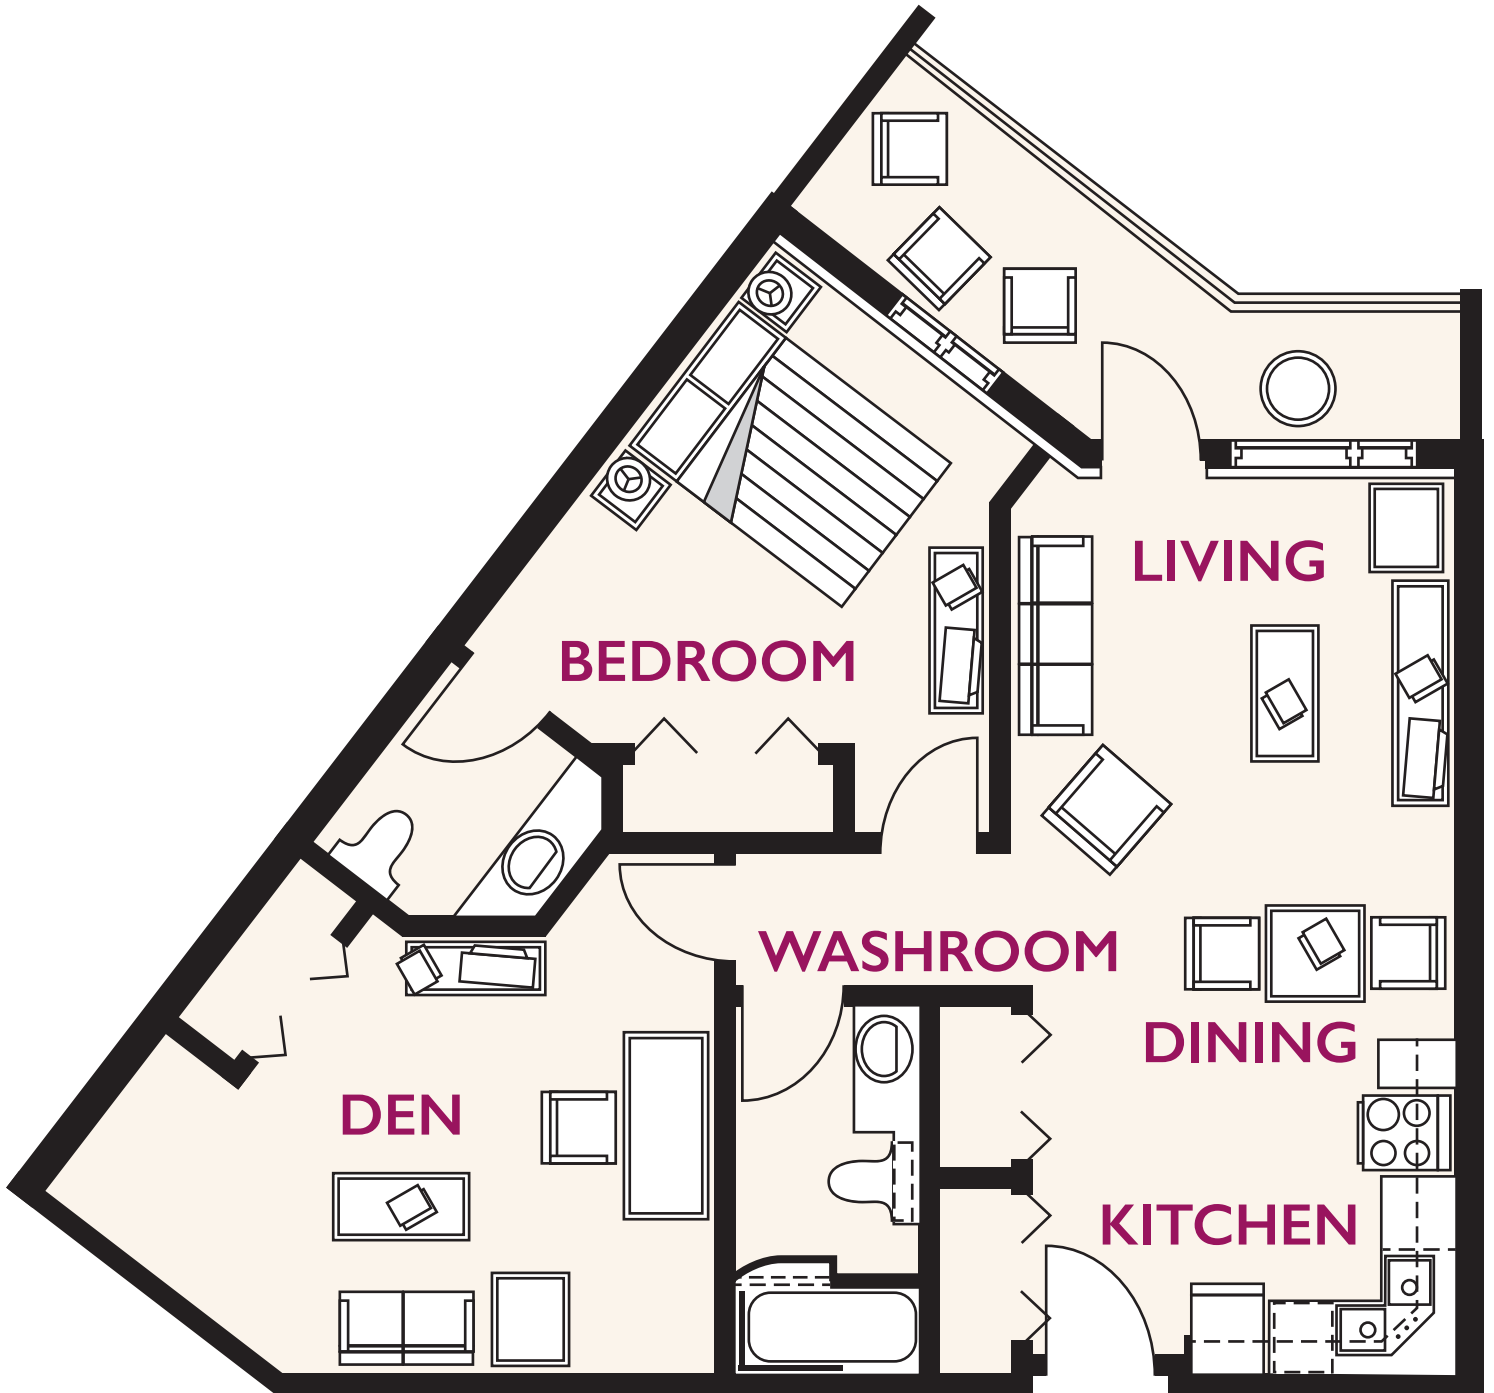

# Luther Riverside Terrace

780 sq. ft. – One Bedroom and Den

# Luther Riverside Terrace

829 sq. ft. – One Bedroom and Den

# Luther Riverside Terrace

834 sq. ft. – One Bedroom and Den

# Luther Riverside Terrace

861 sq. ft. – One Bedroom and Den