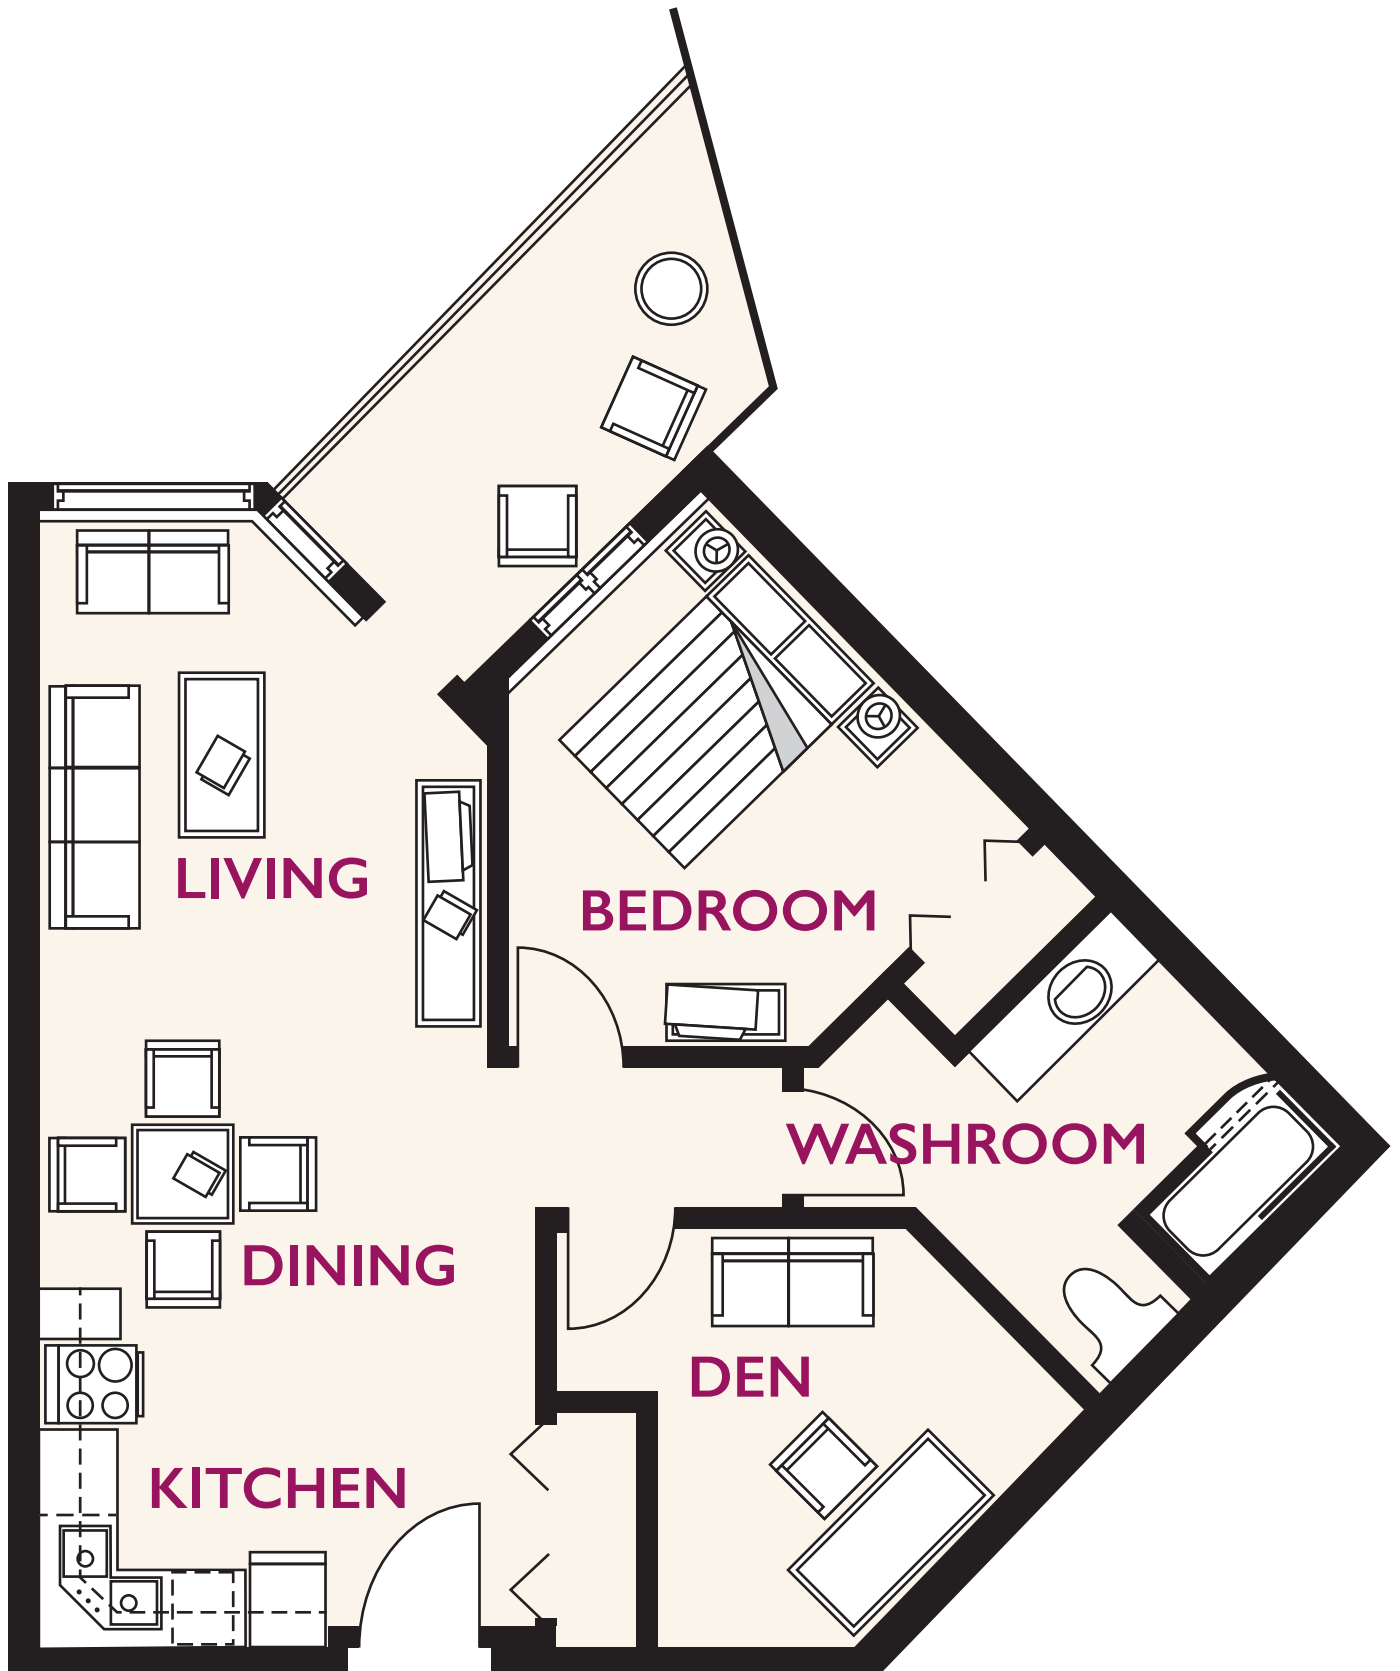

# Luther Riverside Terrace

643 sq. ft. – One Bedroom and Den

# Luther Riverside Terrace

659 sq. ft. – One Bedroom and Den

# Luther Riverside Terrace

716 sq. ft. – One Bedroom and Den

# Luther Riverside Terrace

753 sq. ft. – One Bedroom and Den