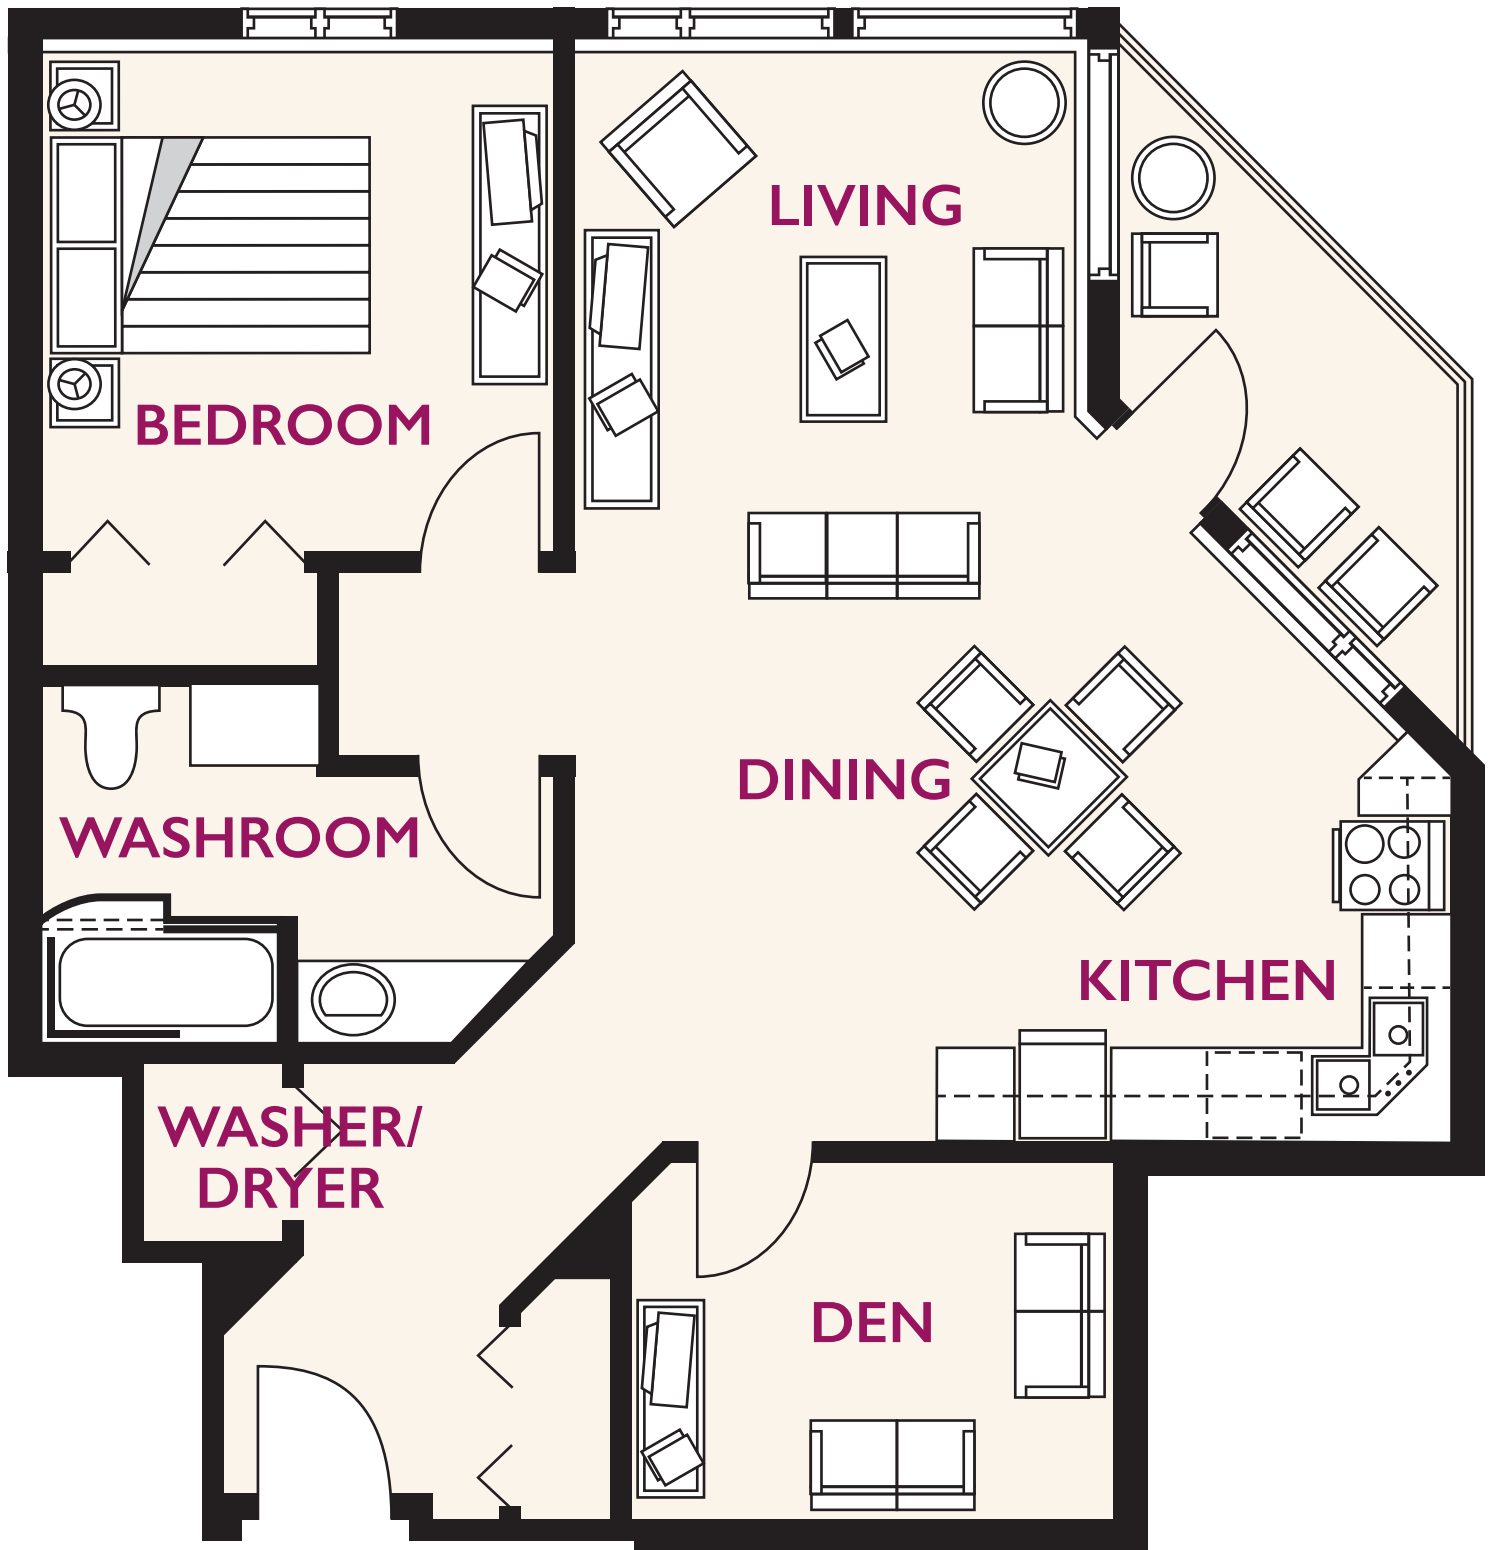

Luther Riverside Terrace

870 sq. ft. – One Bedroom and Den